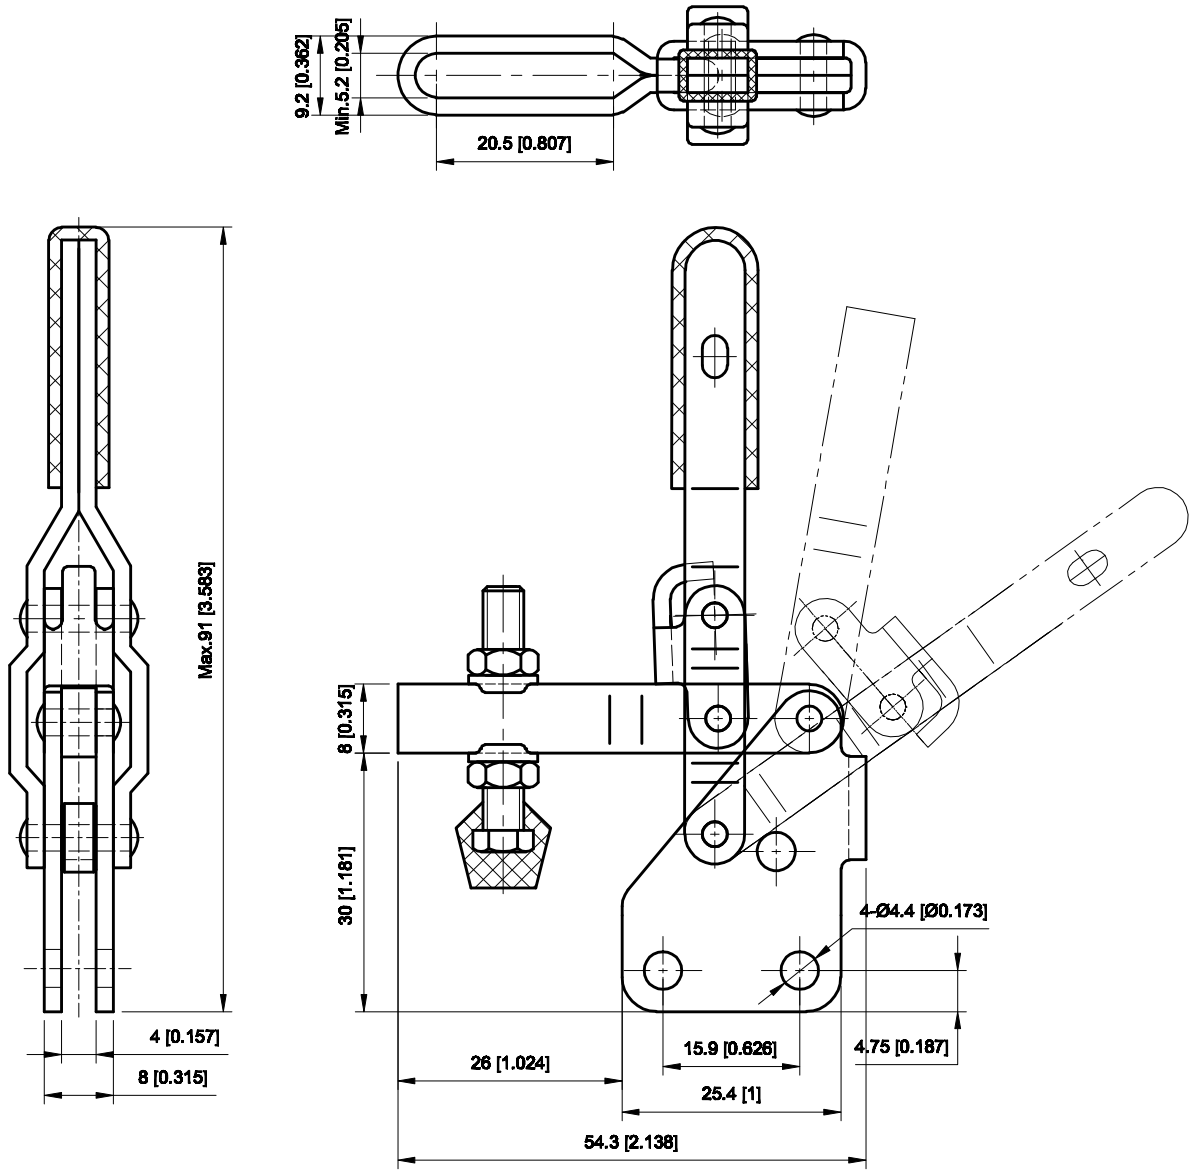

PART NUMBER: CH-101-AI

BAR OPENS:100°
HANDLE OPENS:56°
SPINDLE SUPPLIED:CH-FC-10138