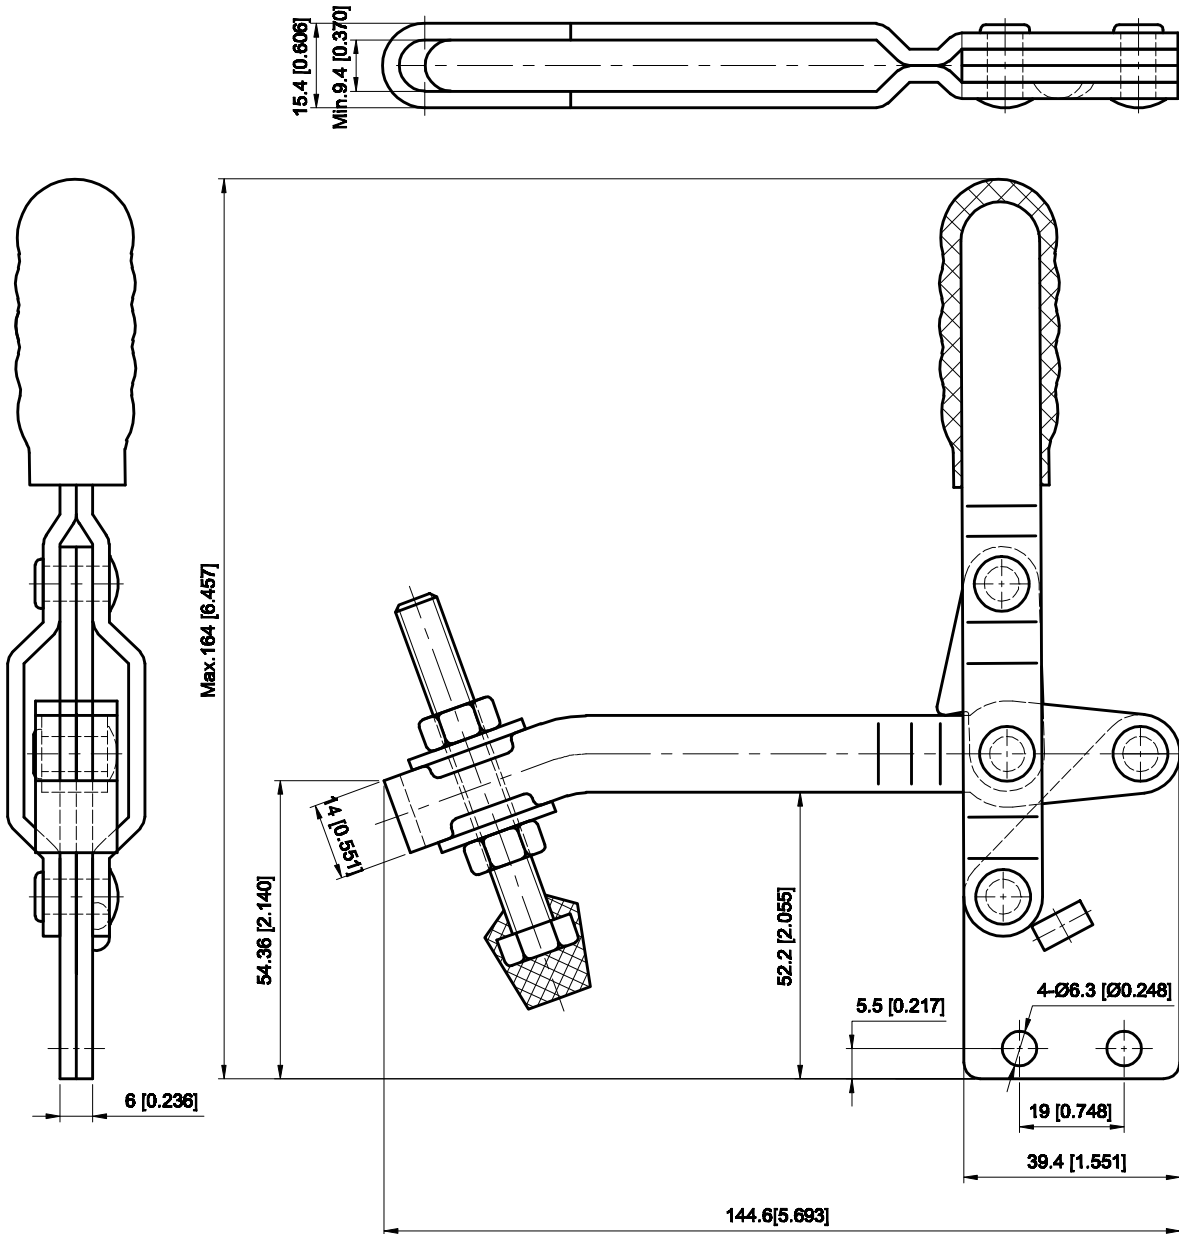

PART NUMBER: CH-101-EID

BAR OPENS:100°

HANDLE OPENS:60°

SPINDLE SUPPLIED:CH-FC-56212