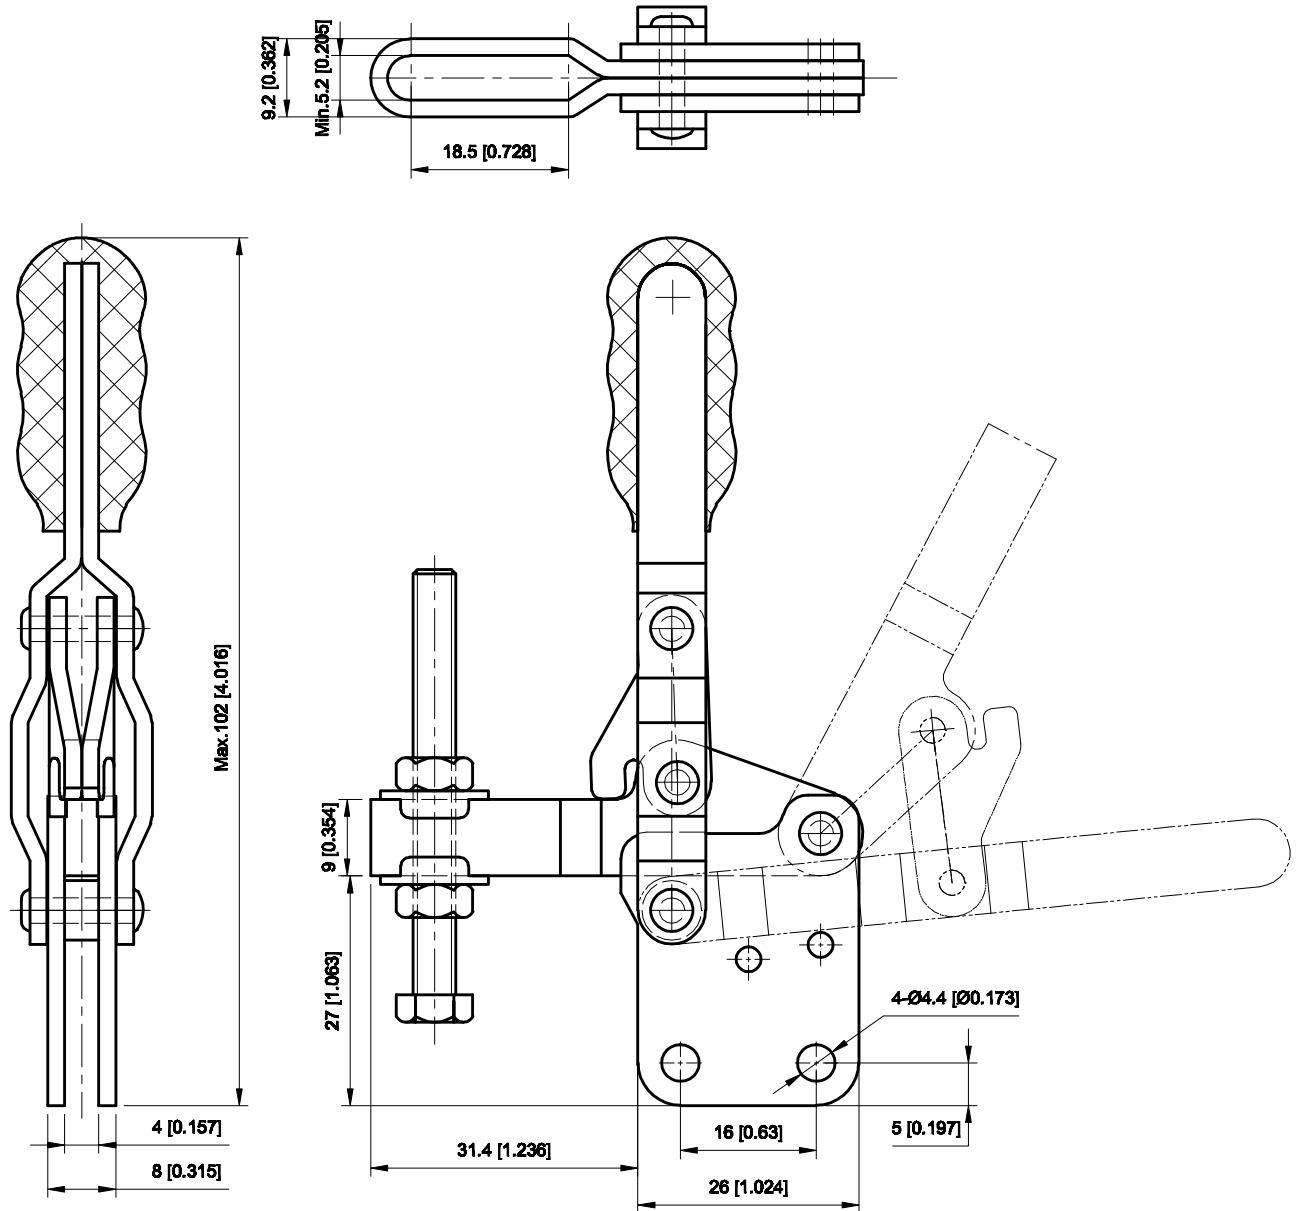

PART NUMBER: CH-10751-B

BAR OPENS: 130° ~ 195°

HANDLE OPENS: 90° ~ 125°

SPINDLE SUPPLIED: CH-SA-055008