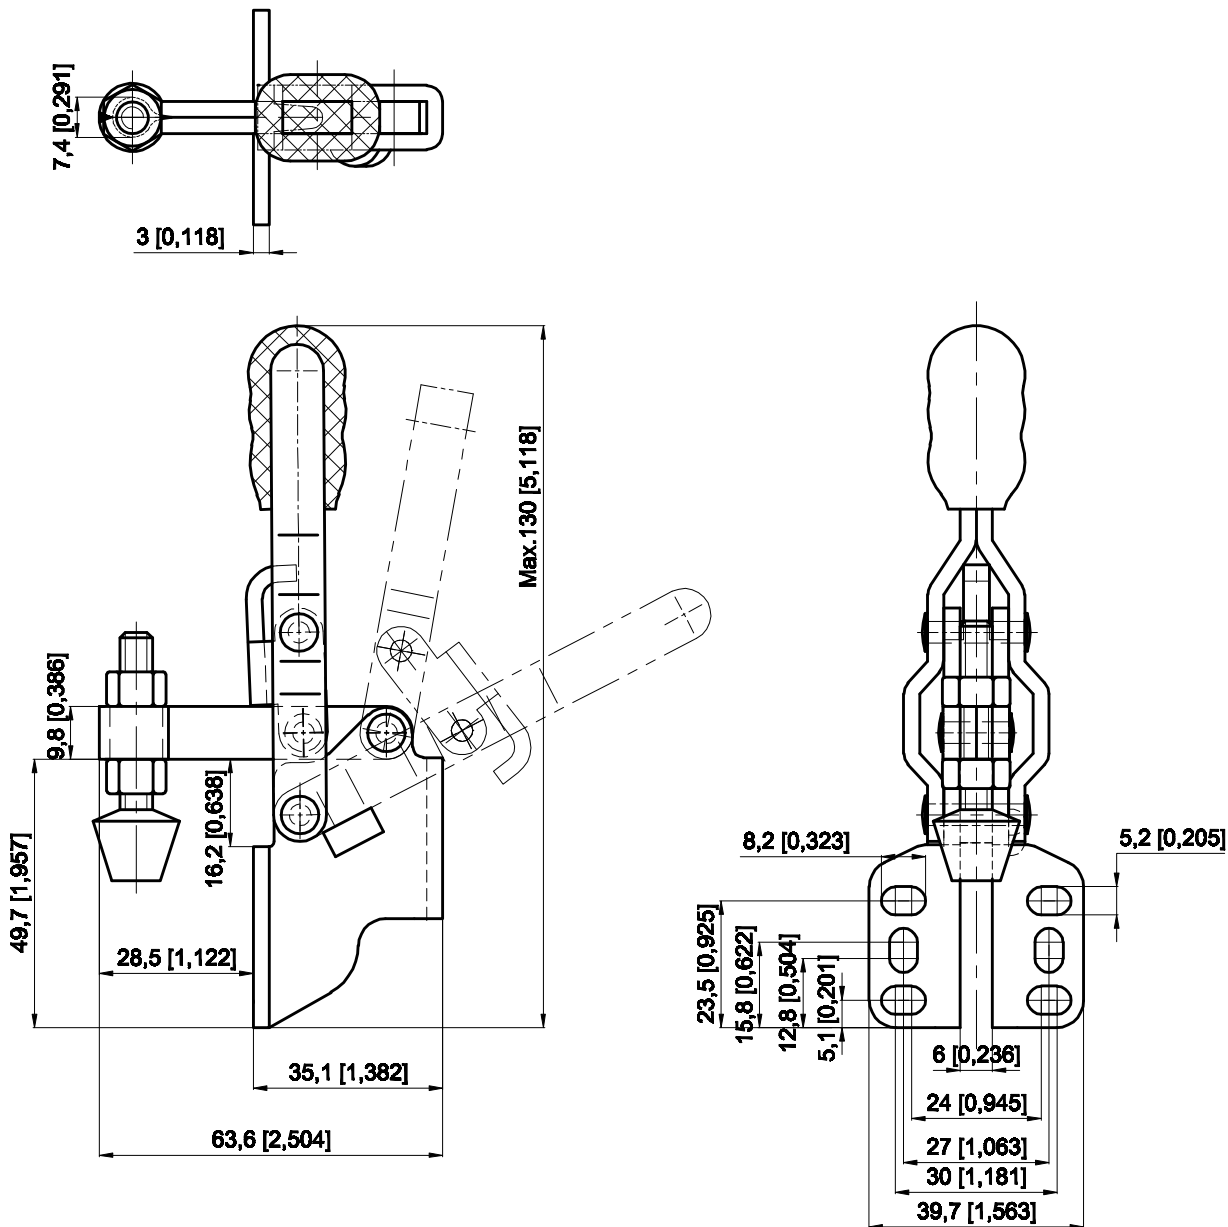

PART NUMBER: CH-12050-SM

BAR OPENS:100°

HANDLE OPENS:60°

SPINDLE SUPPLIED:CH-FC-14134