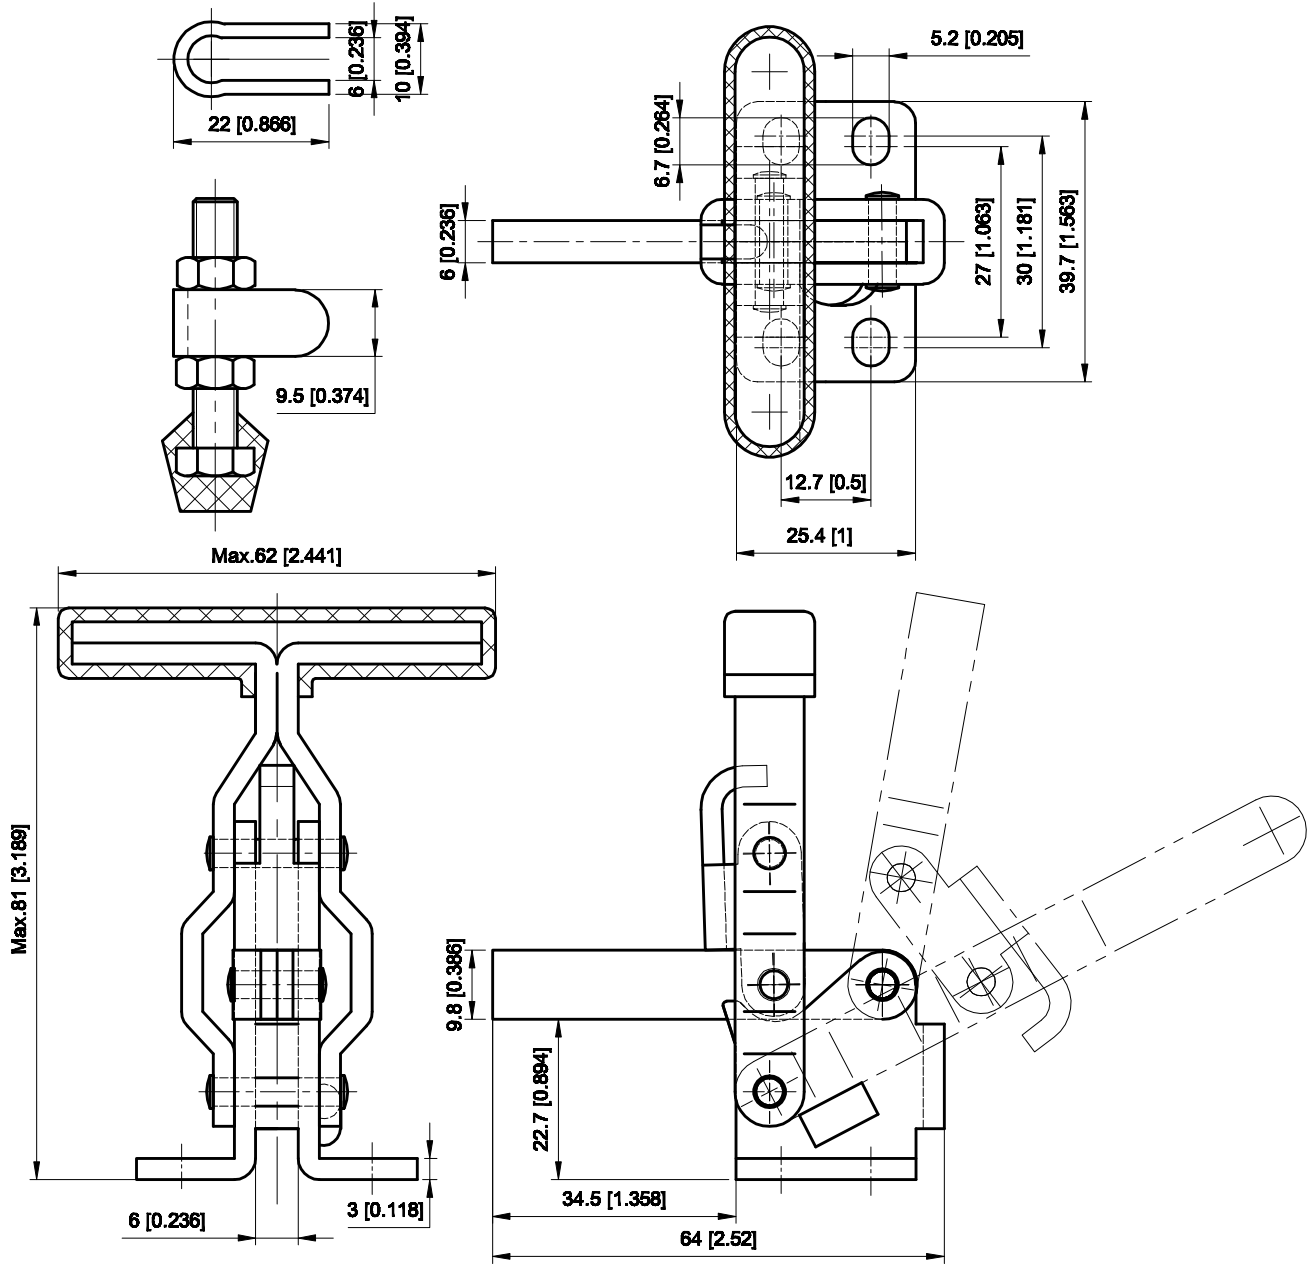

PART NUMBER: **CH-12080**

BAR OPENS:100'
HANDLE OPENS:60'
SPINDLE SUPPLIED:CH-FC-14134