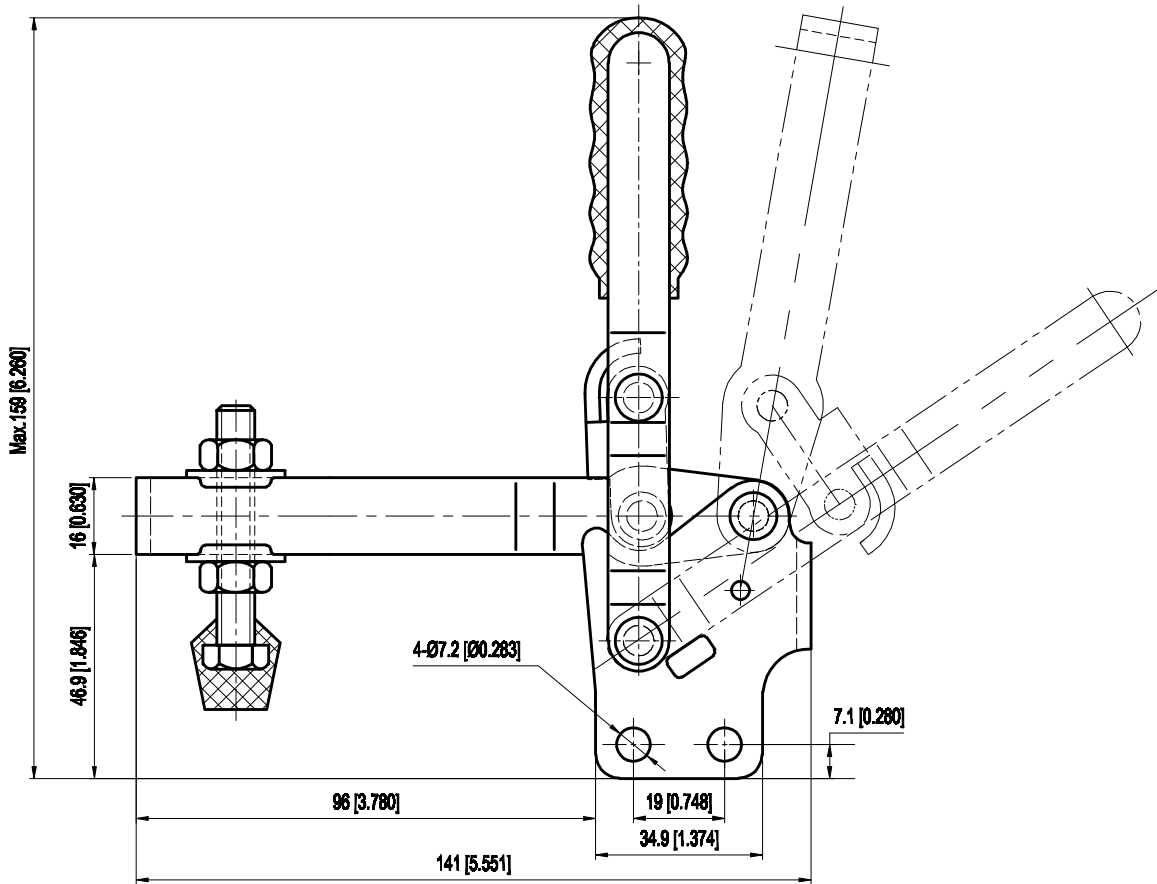

PART NUMBER: CH-12137

BAR OPENS:100°  
HANDLE OPENS:60°  
SPINDLE SUPPLIED:CH-FC-56212