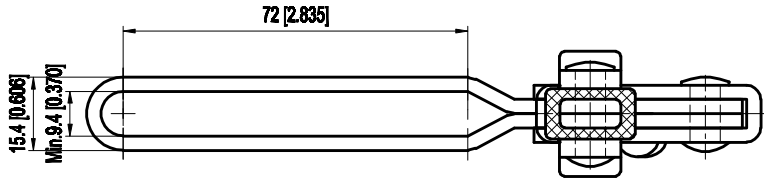

PART NUMBER: CH-12137

BAR OPENS:100°  
HANDLE OPENS:60°  
SPINDLE SUPPLIED:CH-FC-56212