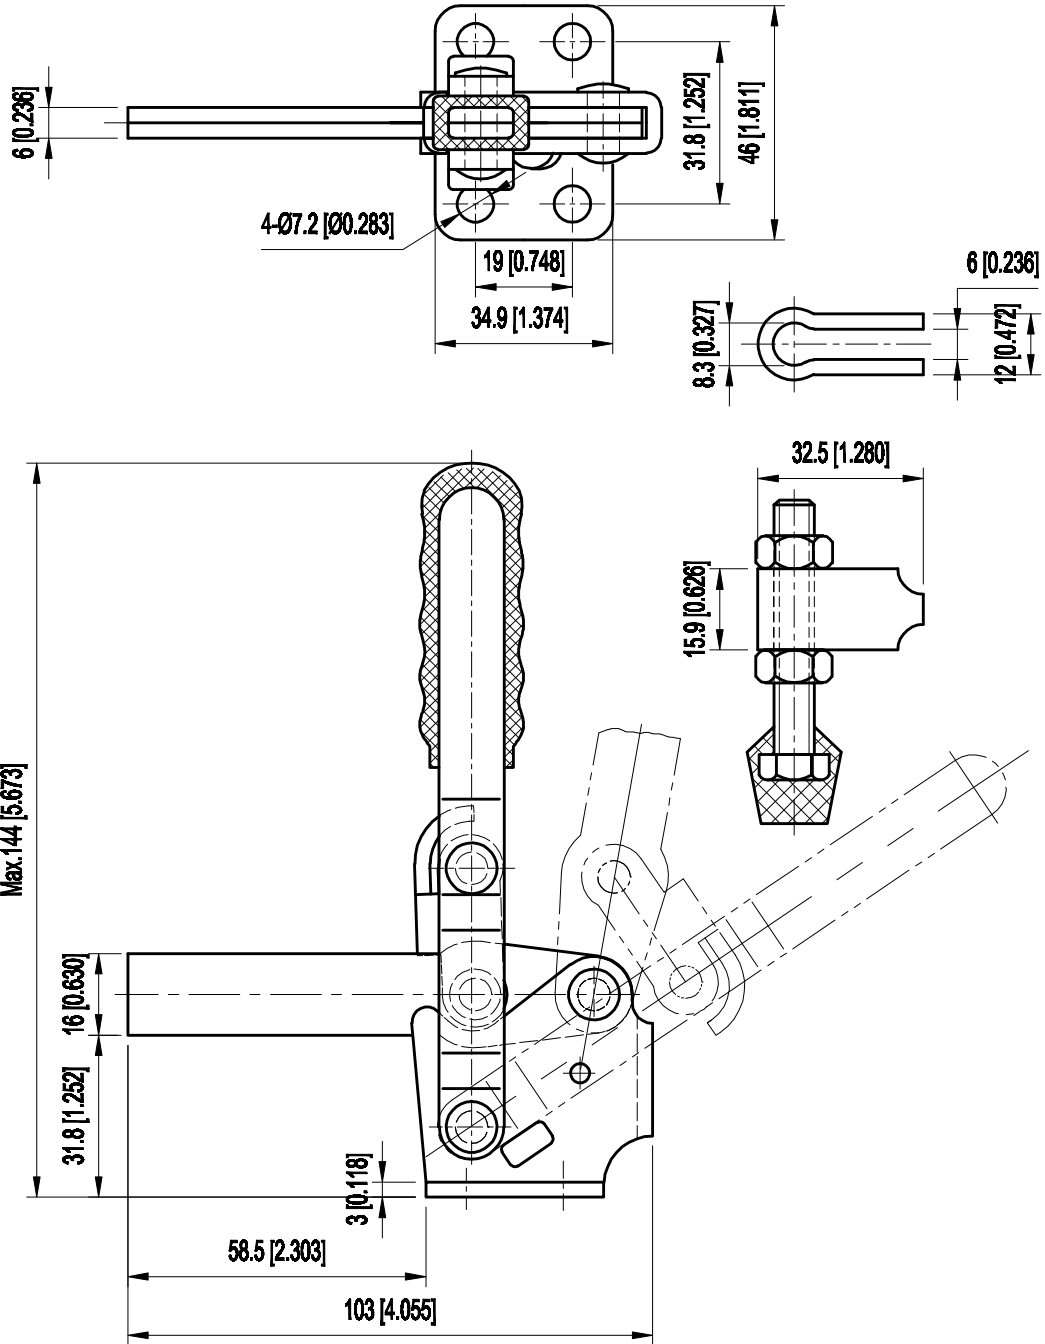

PART NUMBER: CH-12140

BAR OPENS:100°
HANDLE OPENS:60°
SPINDLE SUPPLIED:CH-FC-56212