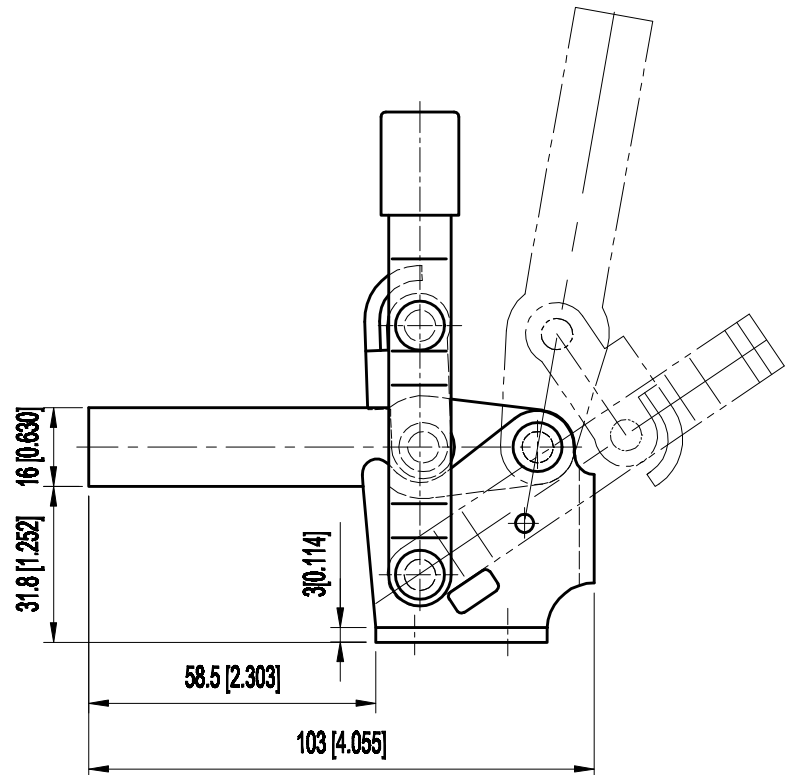

PART NUMBER: CH-12141

BAR OPENS:100°  
HANDLE OPENS:60°  
SPINDLE SUPPLIED:CH-FC-56212