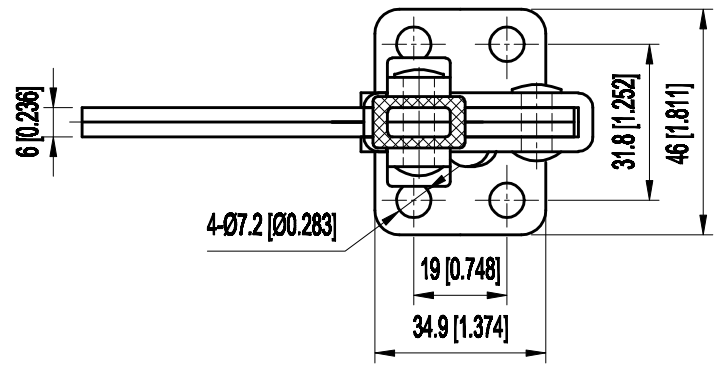

PART NUMBER: CH-12141

BAR OPENS:100°  
HANDLE OPENS:60°  
SPINDLE SUPPLIED:CH-FC-56212