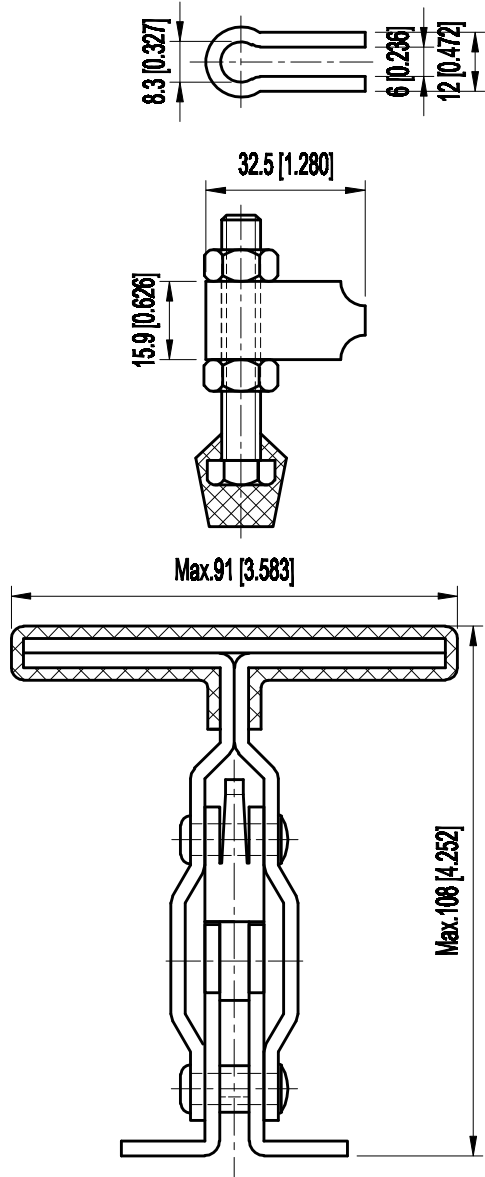

PART NUMBER: CH-12141

BAR OPENS:100°  
HANDLE OPENS:60°  
SPINDLE SUPPLIED:CH-FC-56212