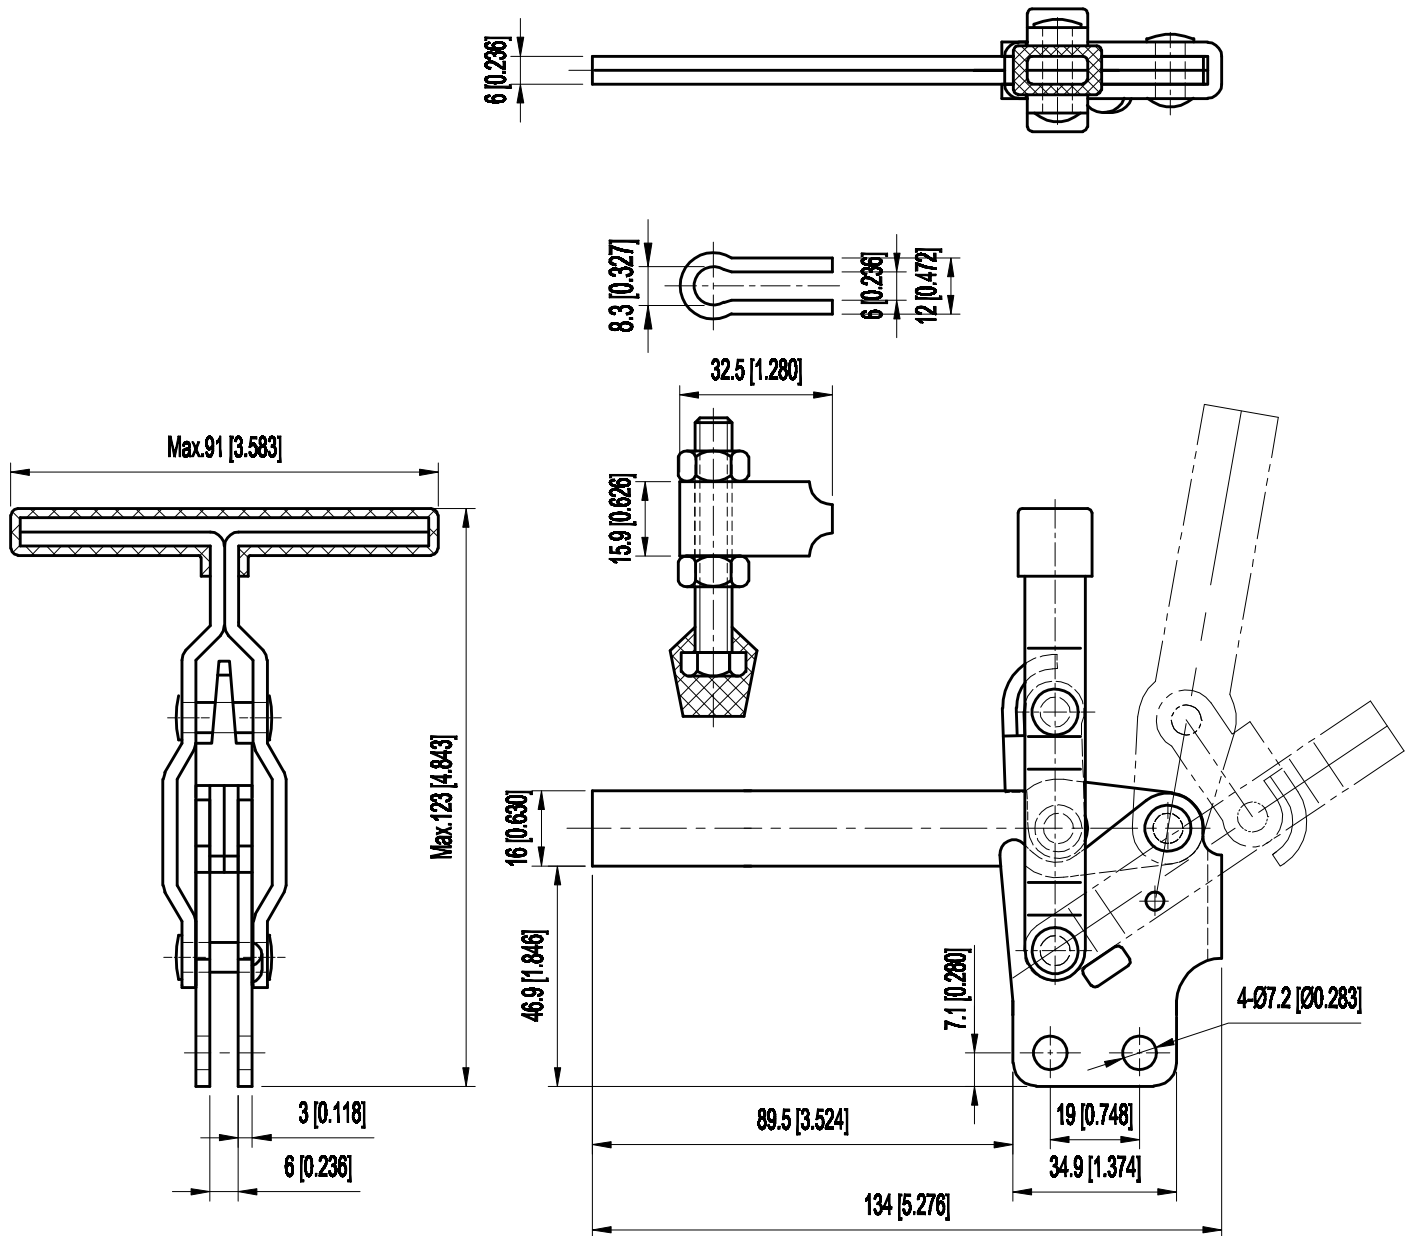

PART NUMBER: CH-12148

BAR OPENS: 100°  
HANDLE OPENS: 60°  
SPINDLE SUPPLIED: CH-FC-56212