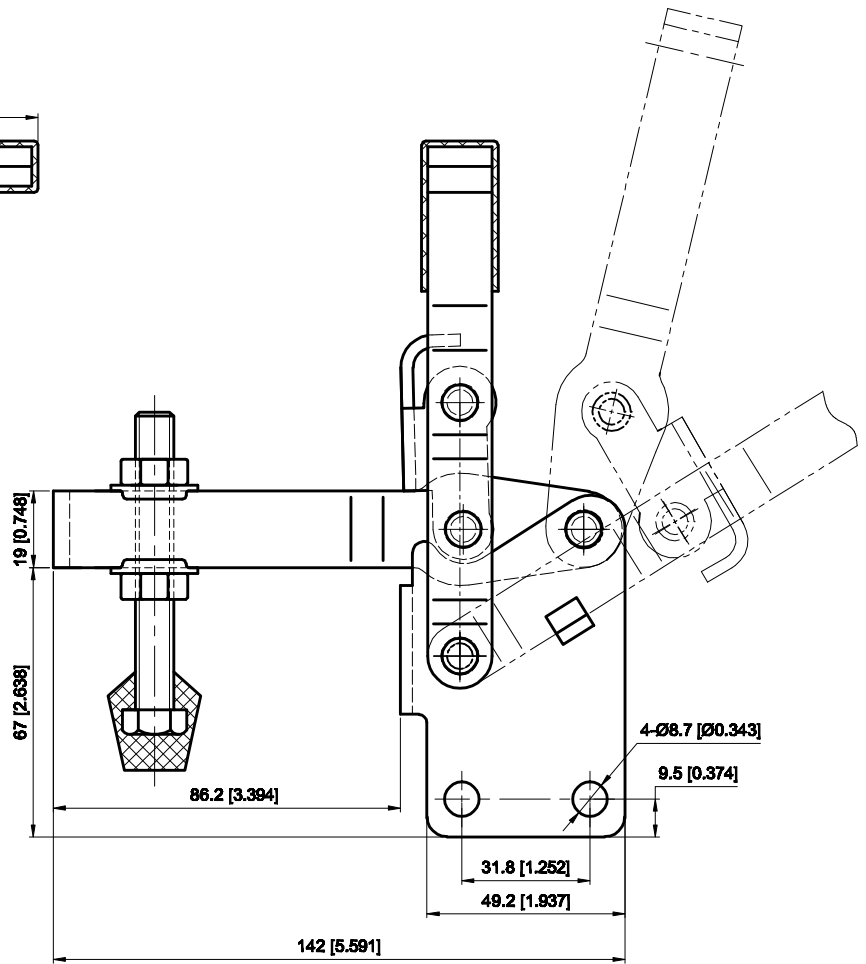

PART NUMBER: CH-12290

BAR OPENS:105°

HANDLE OPENS:58°

SPINDLE SUPPLIED:CH-FC-38312