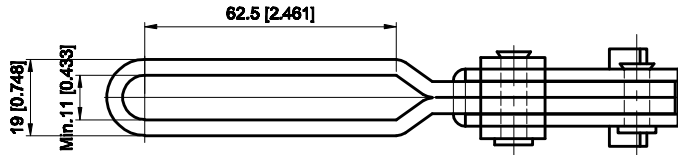

PART NUMBER: CH-12290

BAR OPENS:105°

HANDLE OPENS:58°

SPINDLE SUPPLIED:CH-FC-38312