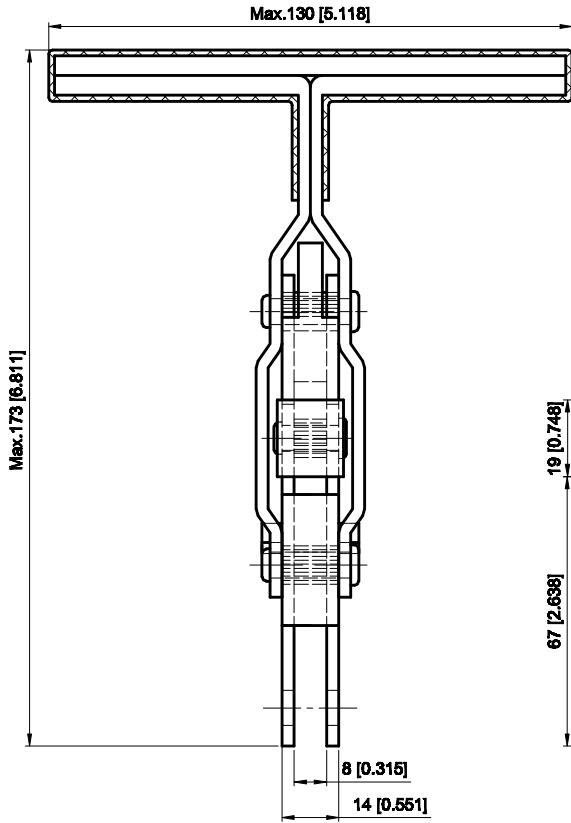

PART NUMBER: CH-12290

BAR OPENS:105°

HANDLE OPENS:58°

SPINDLE SUPPLIED:CH-FC-38312