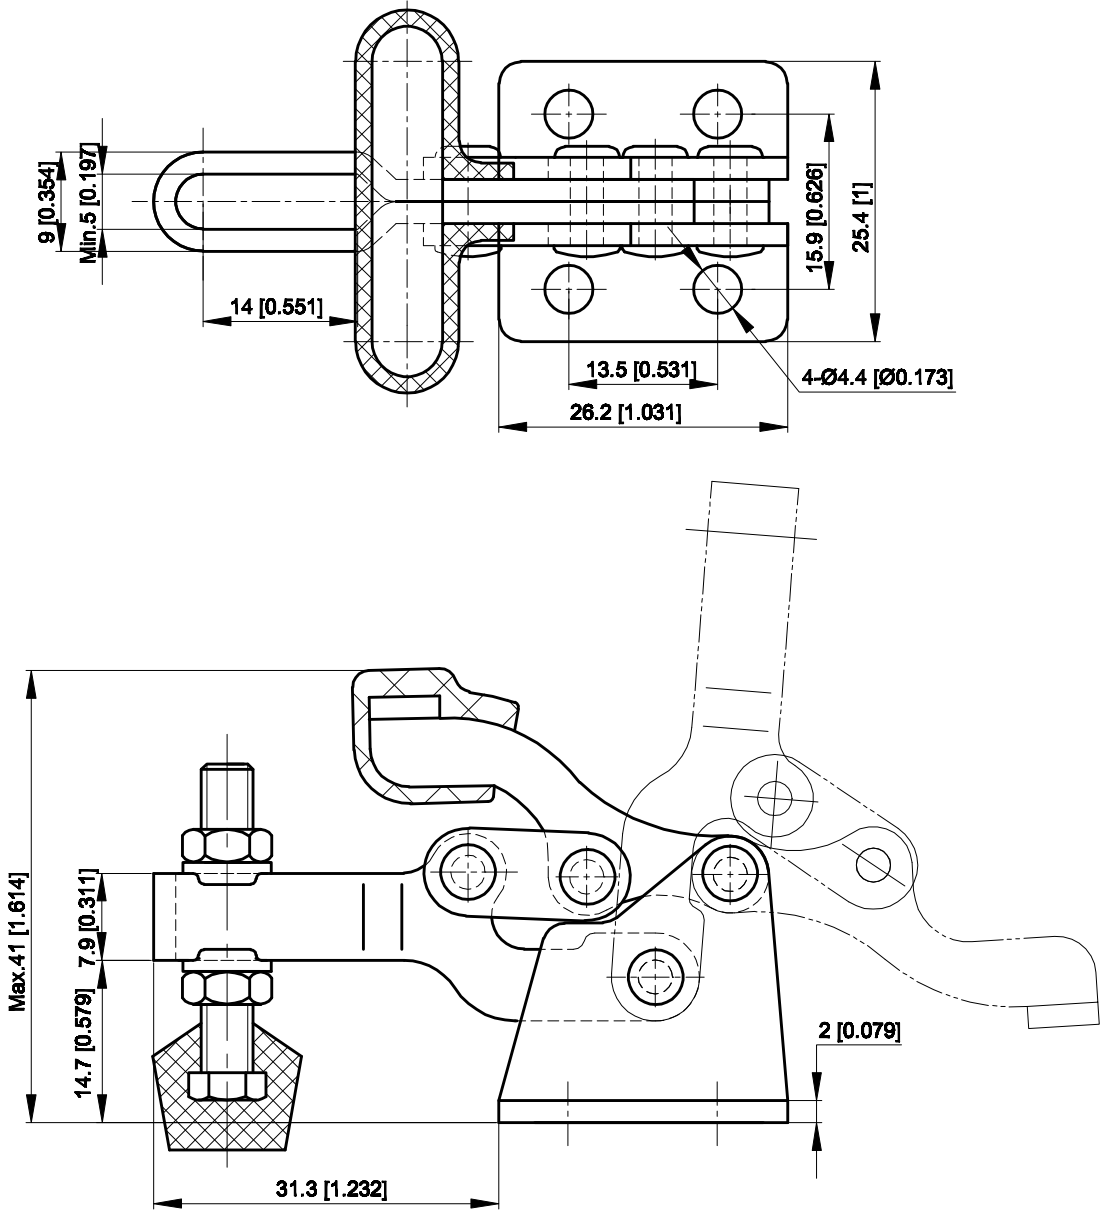

PART NUMBER: **CH-13005**

BAR OPENS:90°
HANDLE OPENS:170°
SPINDLE SUPPLIED:CH-FC-10138