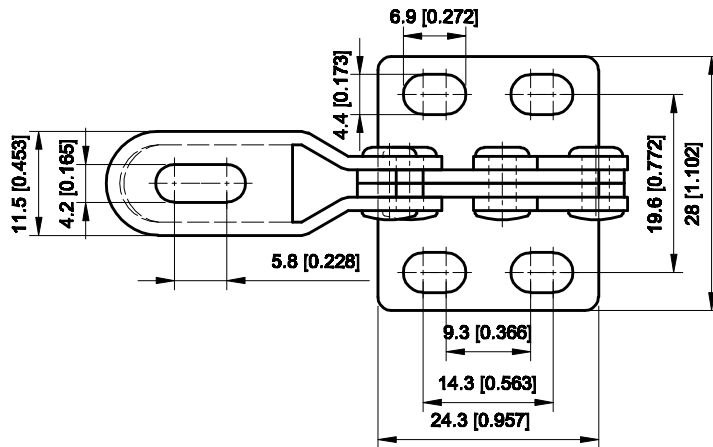

PART NUMBER: CH-13009

BAR OPENS:80°

HANDLE OPENS:88°

SPINDLE SUPPLIED:CH-FC-044207