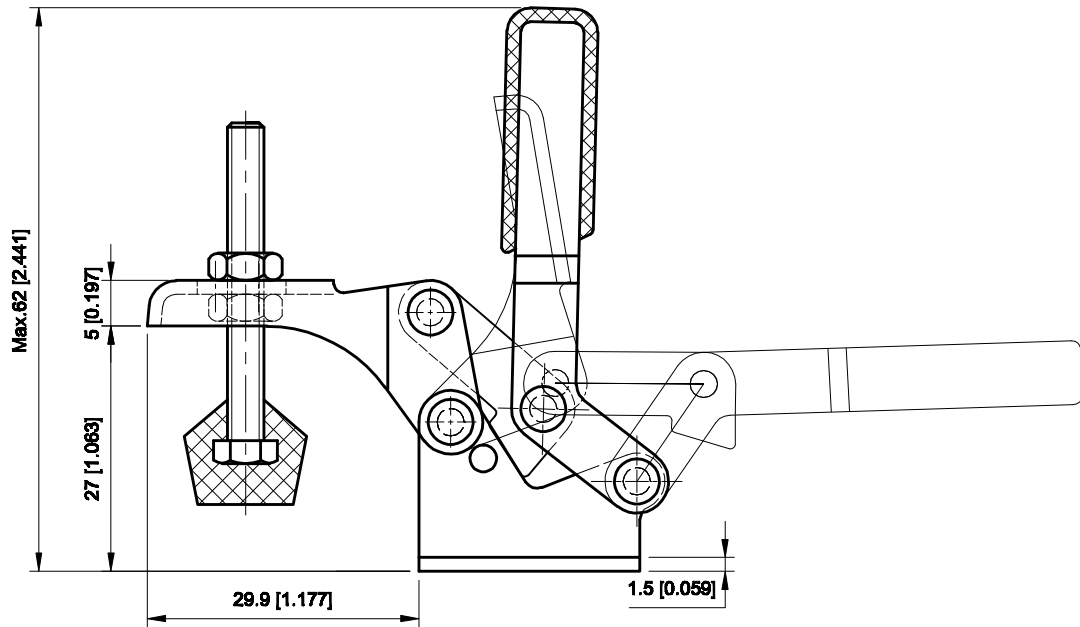

PART NUMBER: CH-13009

BAR OPENS:80°

HANDLE OPENS:88°

SPINDLE SUPPLIED:CH-FC-044207