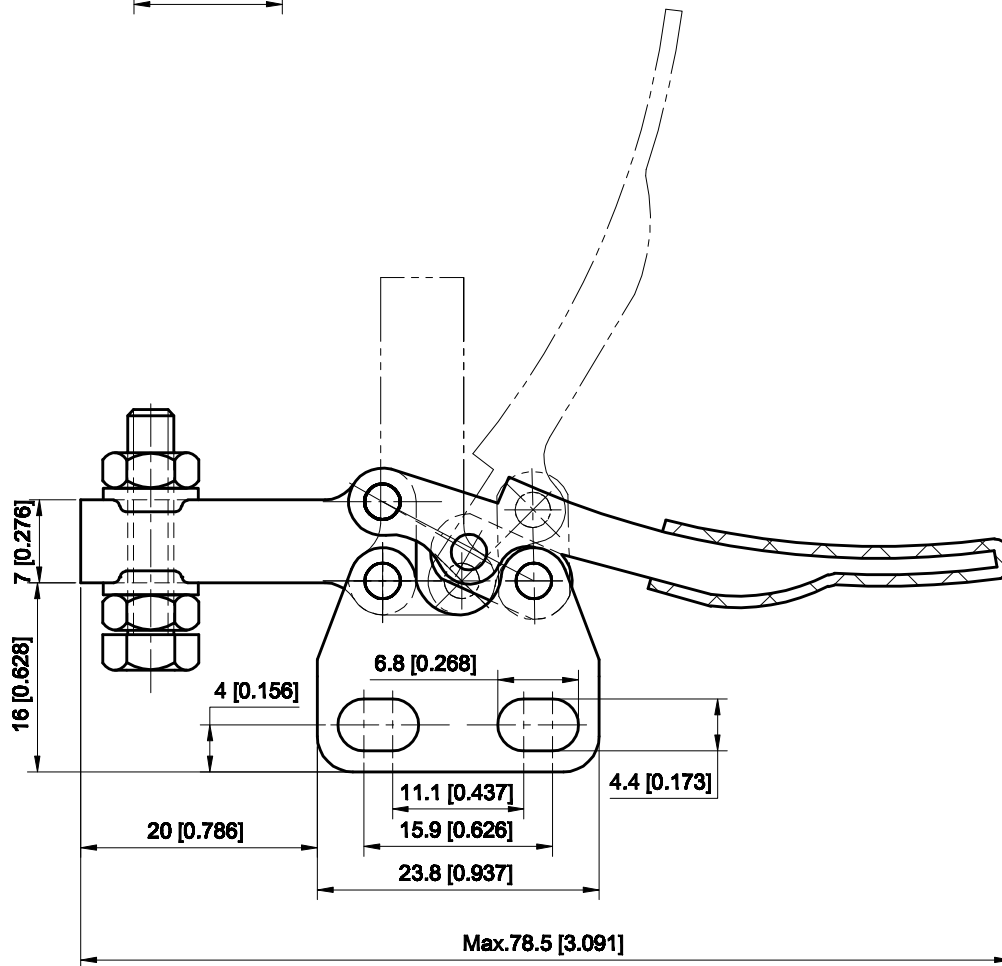

PART NUMBER: **CH-201-I**

BAR OPENS: 90°

HANDLE OPENS: 80°

SPINDLE SUPPLIED: CH-SA-08034