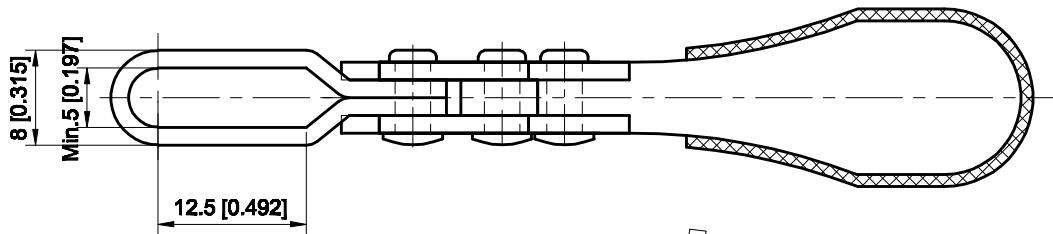

PART NUMBER: **CH-201-I**

BAR OPENS: 90°

HANDLE OPENS: 80°

SPINDLE SUPPLIED: CH-SA-08034