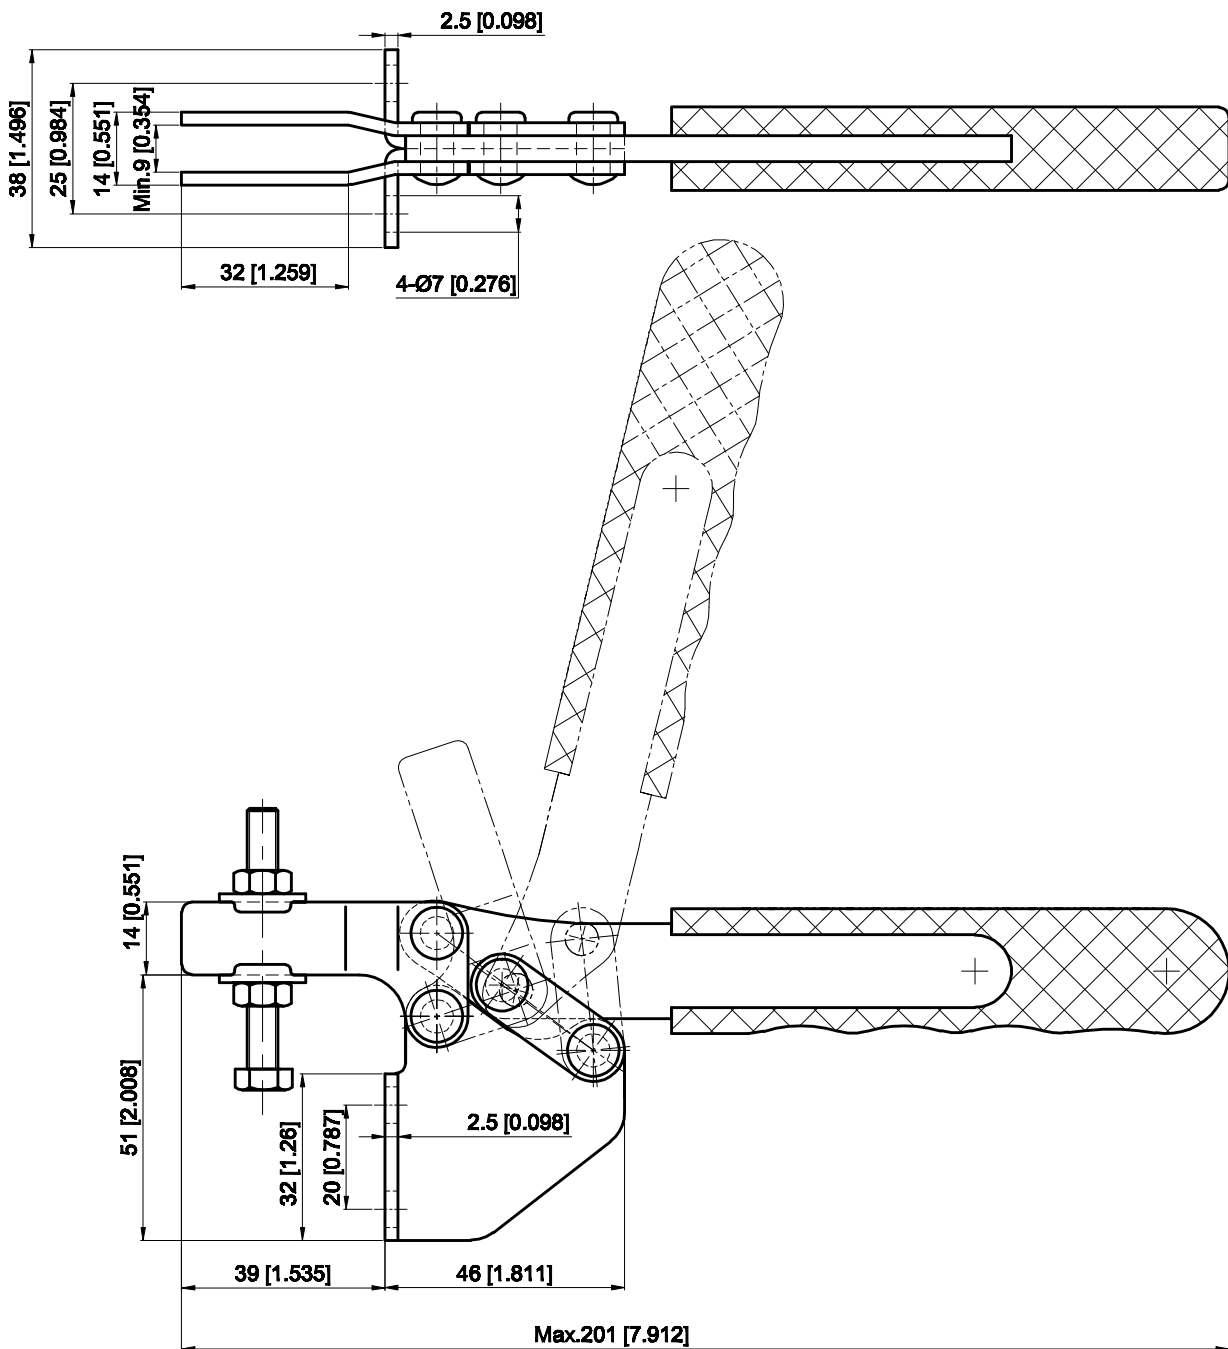

PART NUMBER: CH-21383

BAR OPENS: 72°

HANDLE OPENS: 72°

SPINDLE SUPPLIED: CH-SA-065010