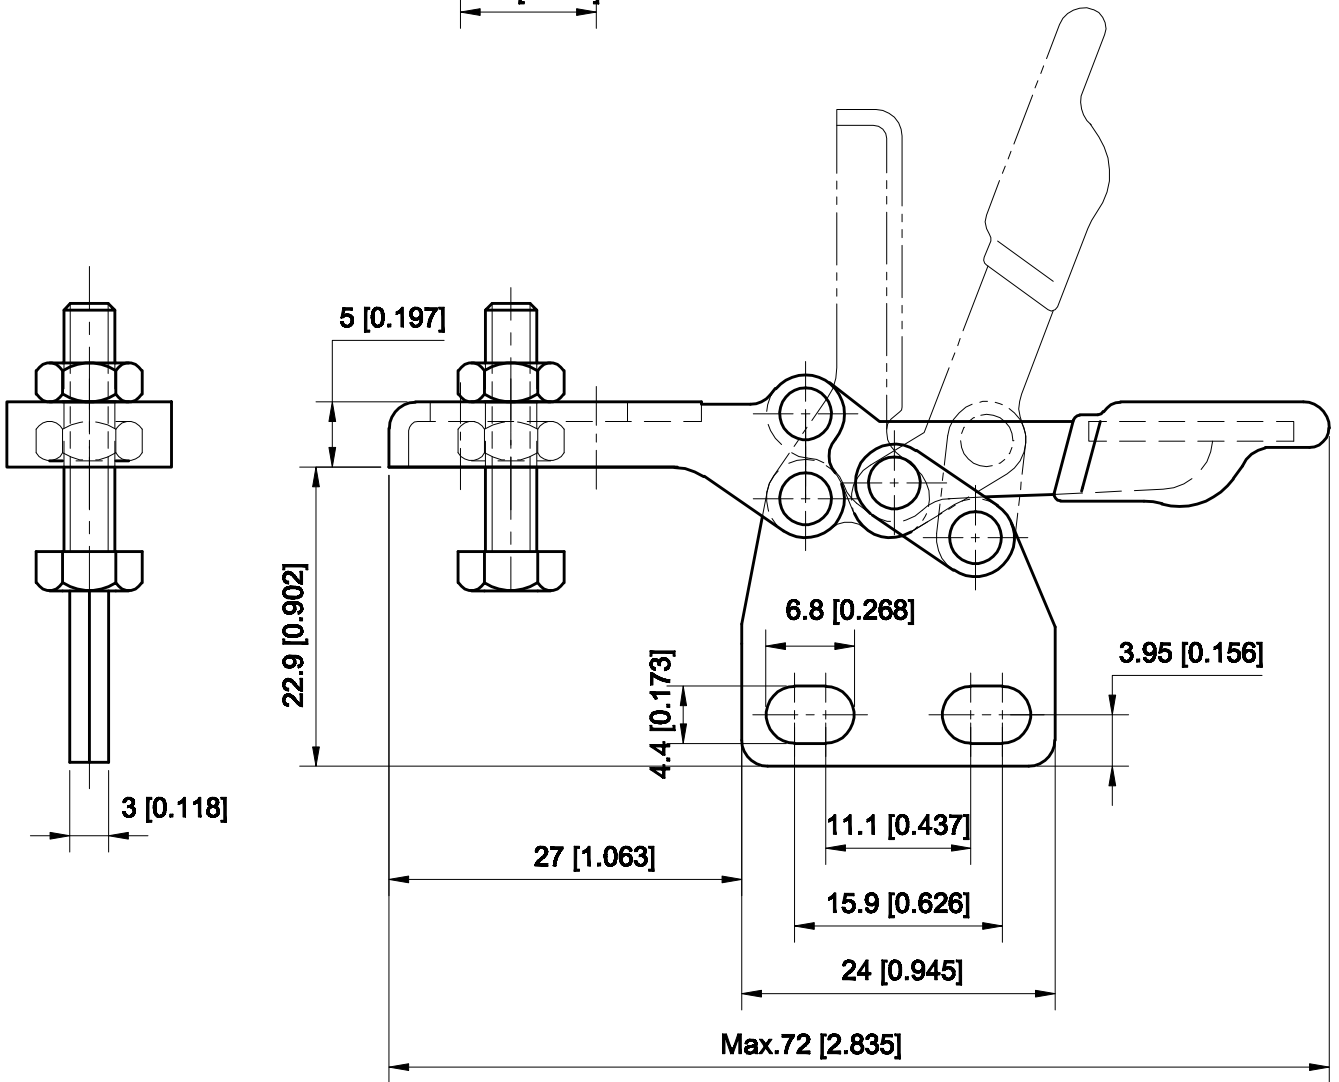

PARTNUMBER: CH-22010

BAR OPENS:90°
HANDLE OPENS:60°
SPINDLE SUPPLIED:CH-SA-08034