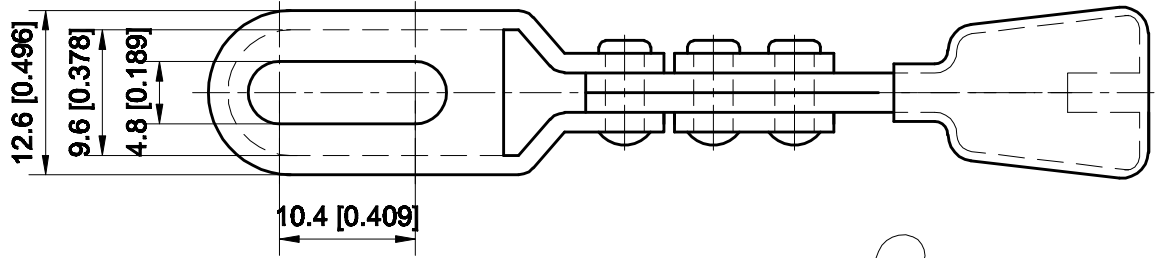

PARTNUMBER: CH-22010

BAR OPENS:90°
HANDLE OPENS:60°
SPINDLE SUPPLIED:CH-SA-08034