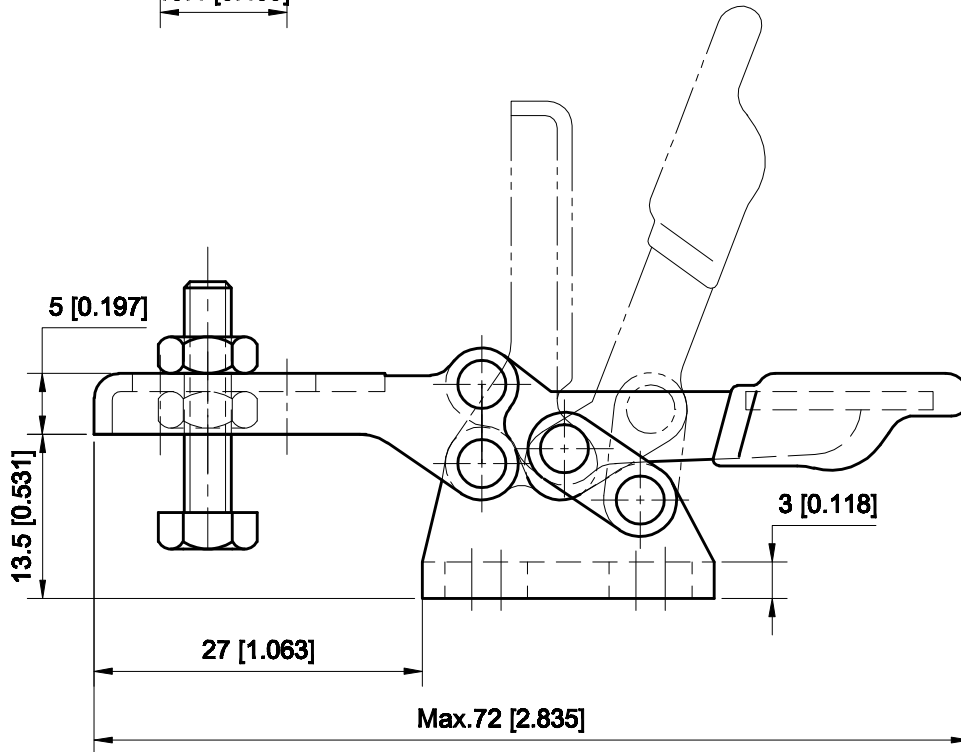

PARTNUMBER: CH-22015

BAR OPENS:90°

HANDLE OPENS:60°

SPINDLE SUPPLIED:CH-SA-08034