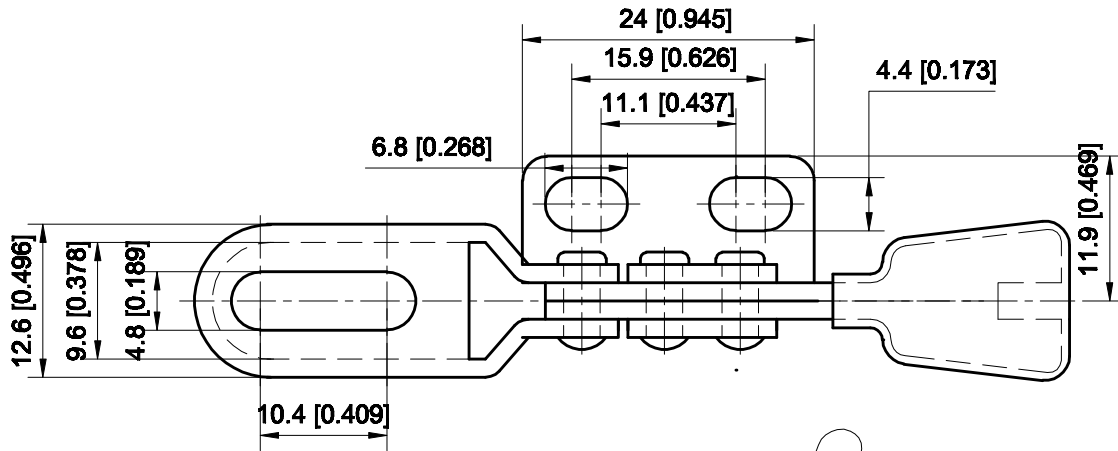

PARTNUMBER: CH-22015

BAR OPENS:90°

HANDLE OPENS:60°

SPINDLE SUPPLIED:CH-SA-08034