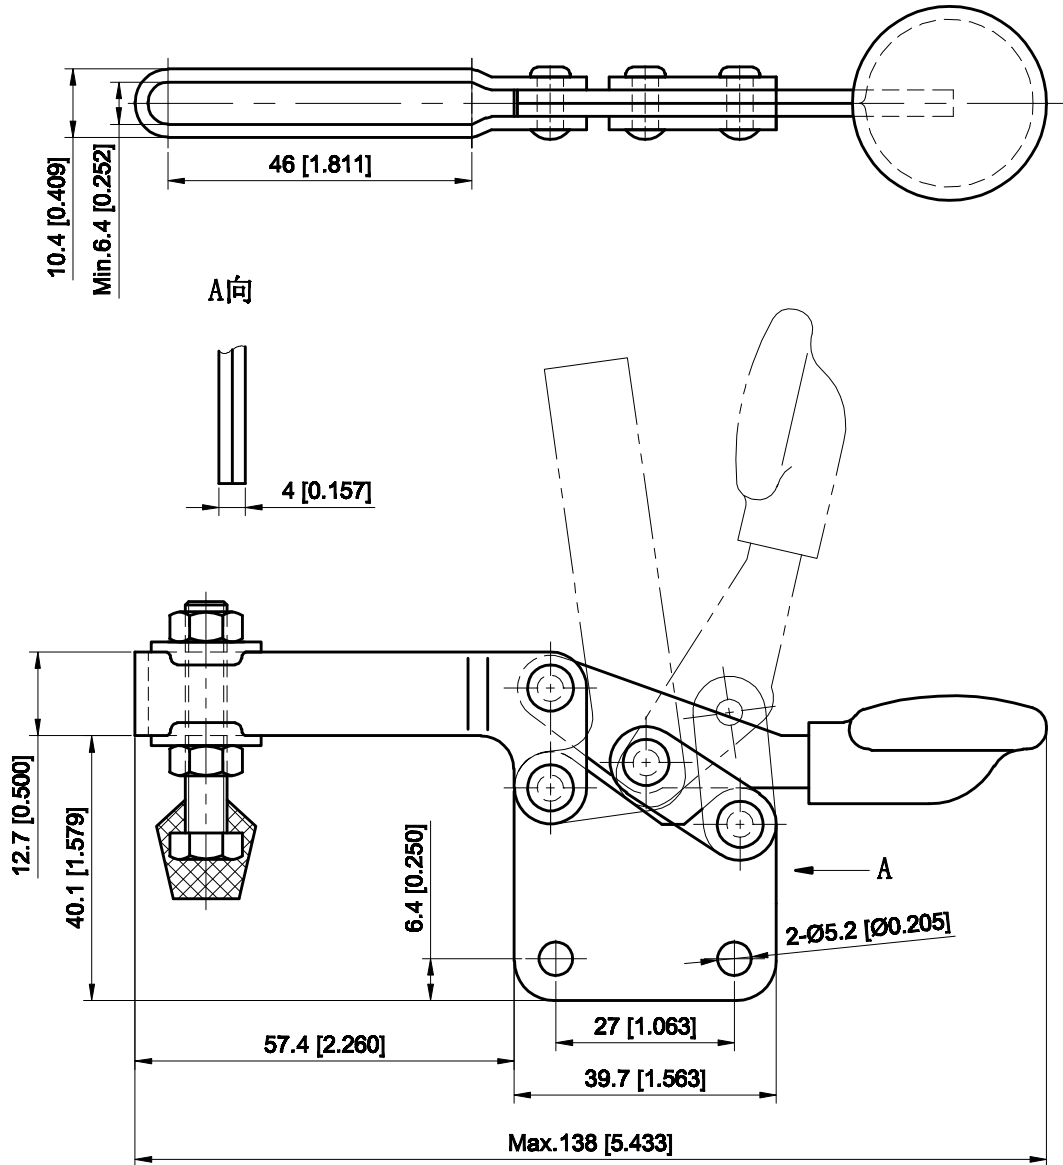

PART NUMBER: CH-22105

BAR OPENS: 81°

HANDLE OPENS: 68°

SPINDLE SUPPLIED: CH-FC-14134