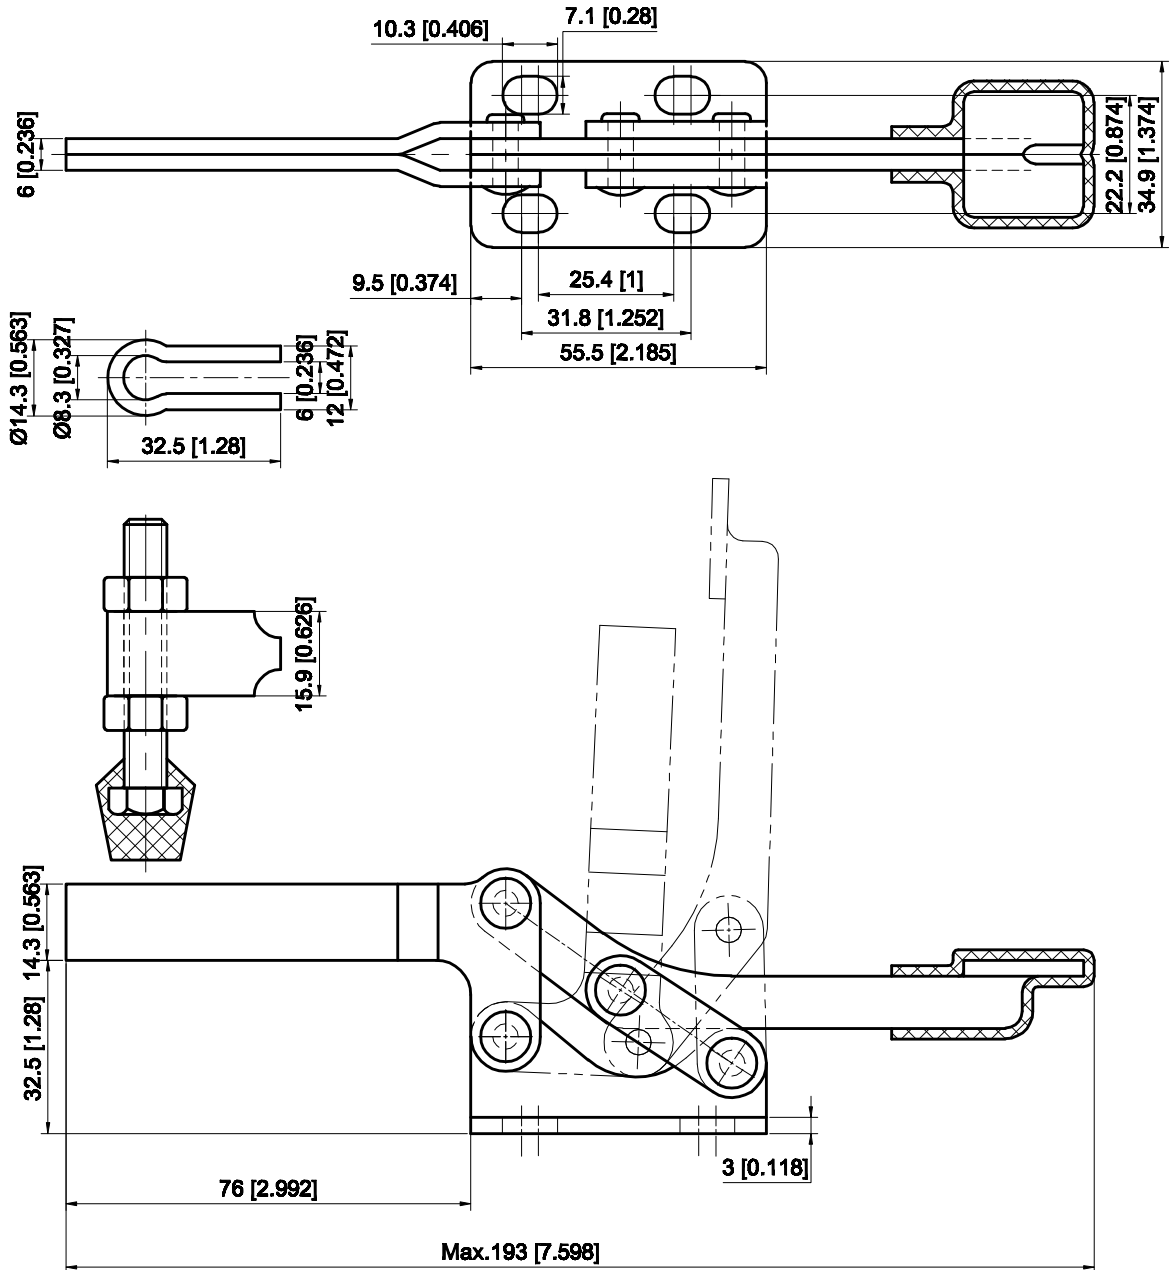

PART NUMBER: CH-22175

BAR OPENS:96°  
HANDLE OPENS:88°  
SPINDLE SUPPLIED:CH-FC-56212