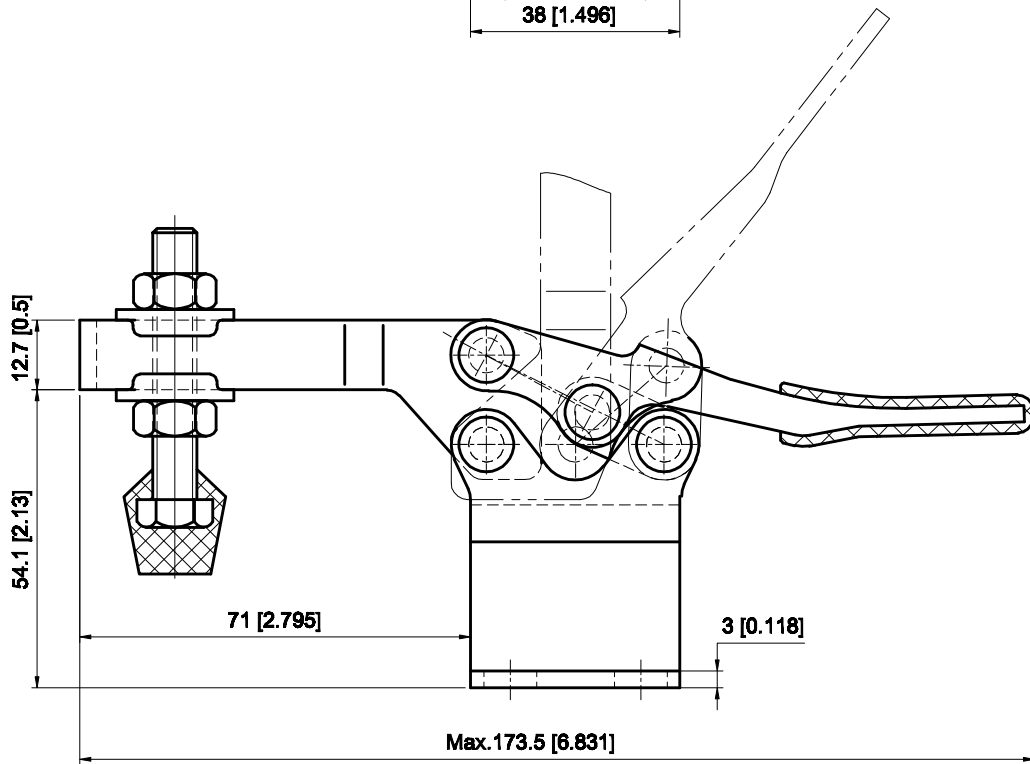

PART NUMBER: CH-225-DHB

BAR OPENS:90°

HANDLE OPENS:65°

SPINDLE SUPPLIED:CH-FC-56212