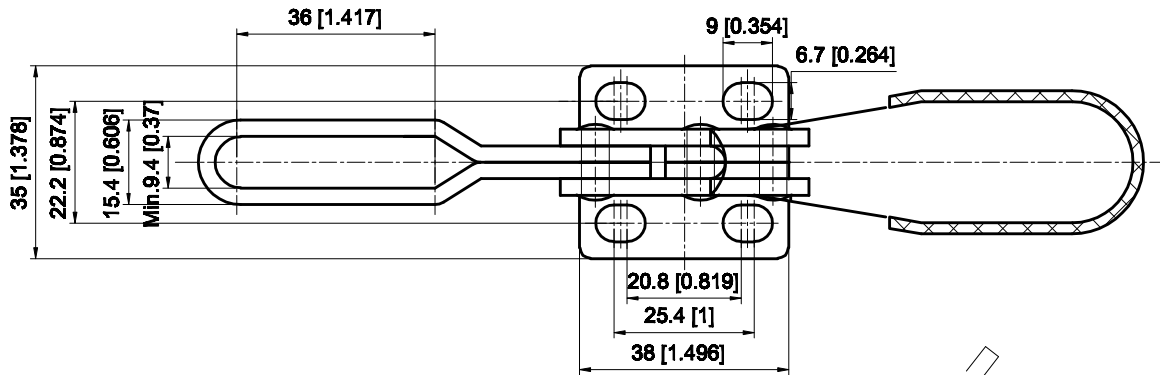

PART NUMBER: CH-225-DHB

BAR OPENS:90°

HANDLE OPENS:65°

SPINDLE SUPPLIED:CH-FC-56212