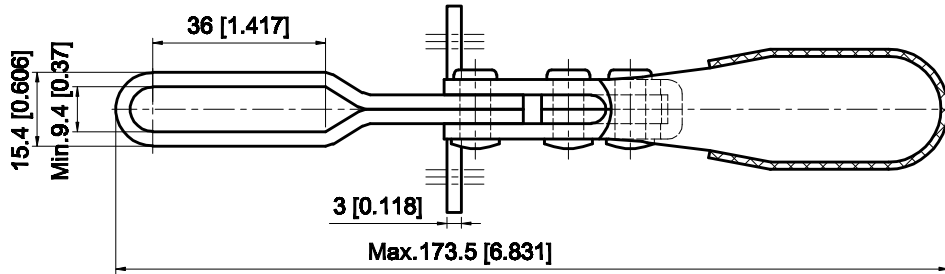

PART NUMBER: CH-225-DSM

BAR OPENS:90°

HANDLE OPENS:65°

SPINDLE SUPPLIED:CH-FC-56212