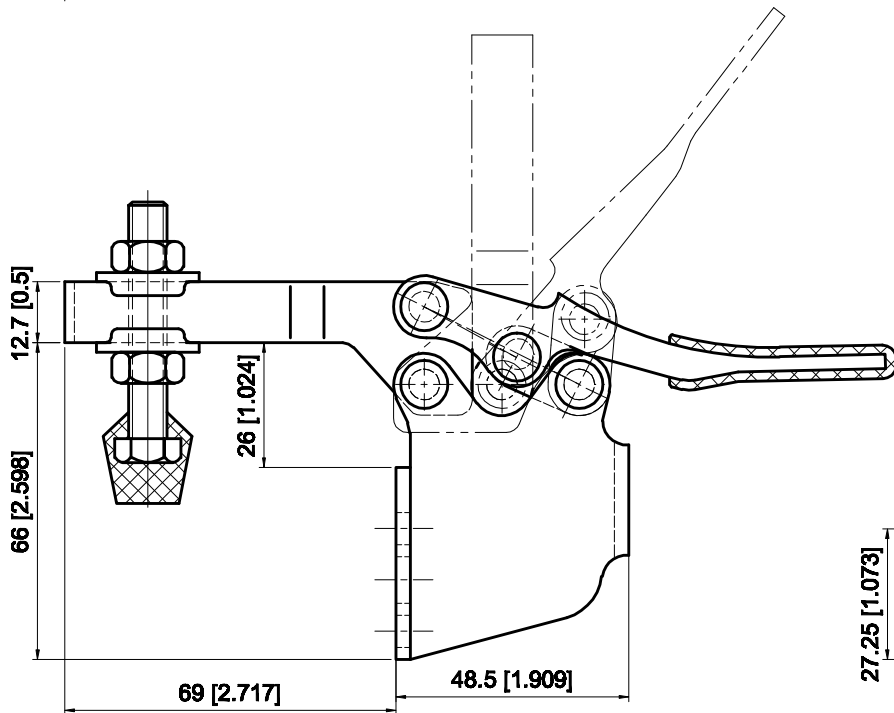

PART NUMBER: CH-225-DSM

BAR OPENS:90°

HANDLE OPENS:65°

SPINDLE SUPPLIED:CH-FC-56212