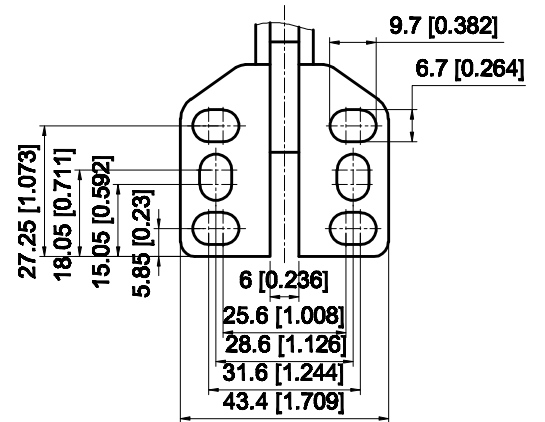

PART NUMBER: CH-225-DSM

BAR OPENS:90°

HANDLE OPENS:65°

SPINDLE SUPPLIED:CH-FC-56212