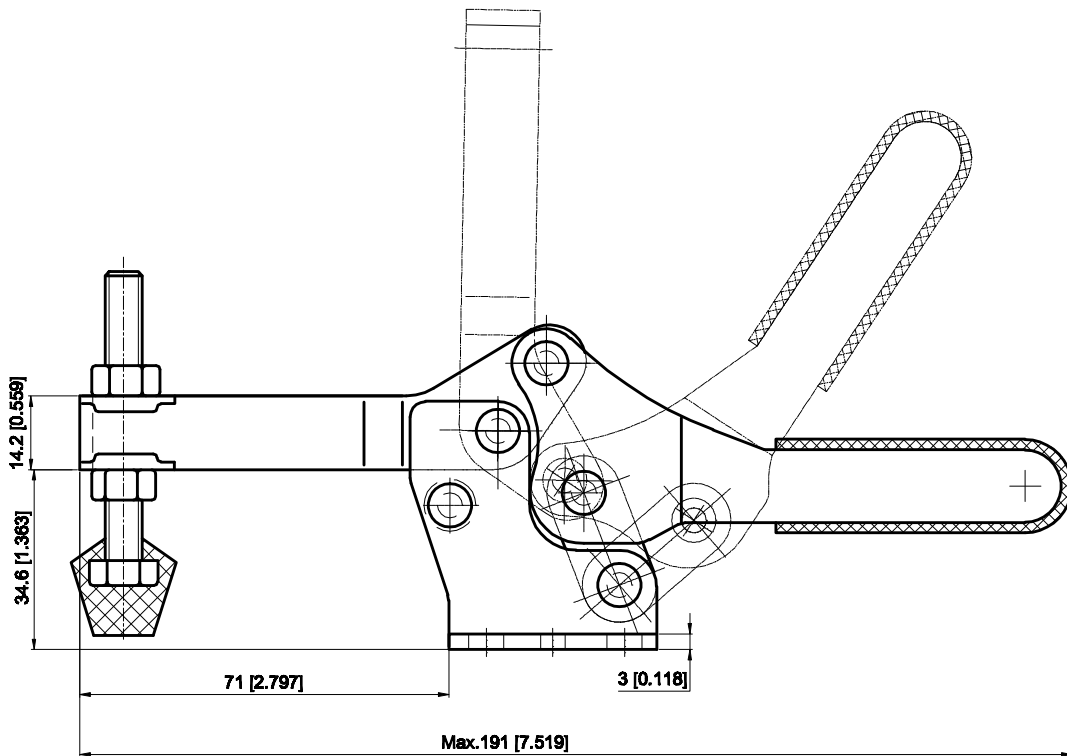

PART NUMBER: CH-2500

BAR OPENS:90°

HANDLE OPENS:58°

SPINDLE SUPPLIED:CH-FC-56300