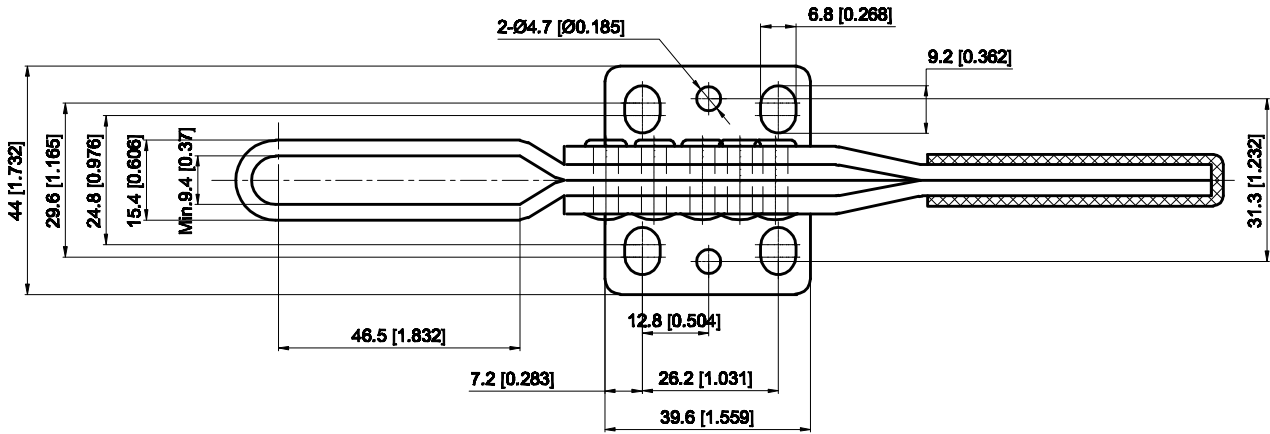

PART NUMBER: CH-2500

BAR OPENS:90°

HANDLE OPENS:58°

SPINDLE SUPPLIED:CH-FC-56300