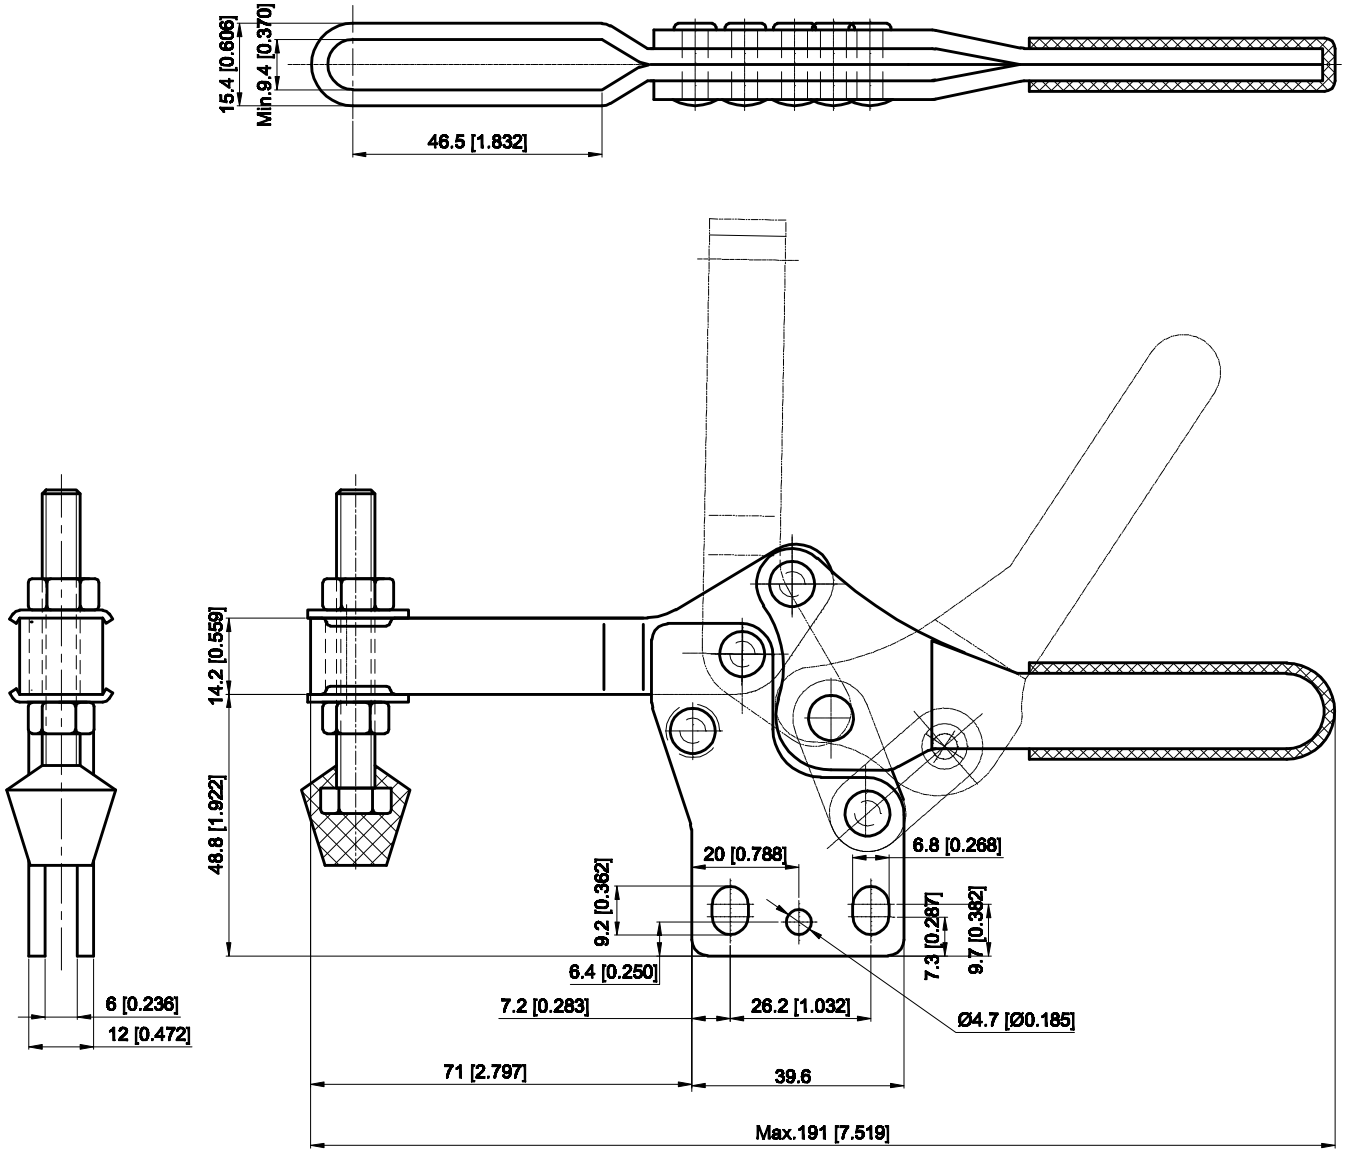

PART NUMBER: **CH-2501-B**

BAR OPENS: 90°

HANDLE OPENS: 58°

SPINDLE SUPPLIED: CH-FC-56300