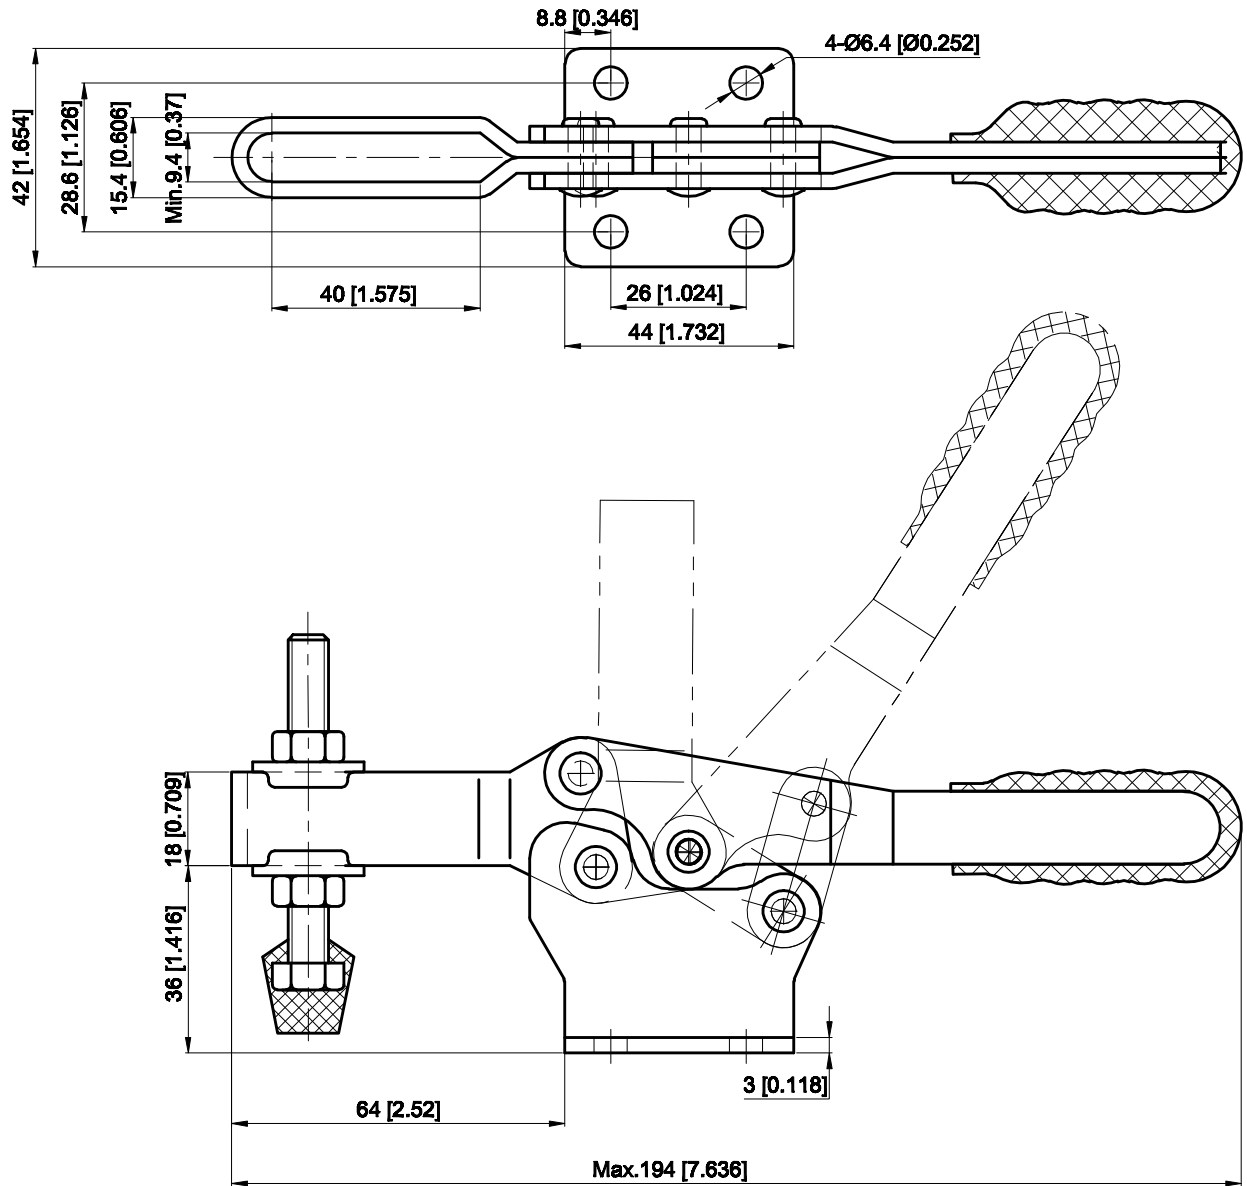

PART NUMBER: CH-2600

BAR OPENS: 90°

HANDLE OPENS: 58°

SPINDLE SUPPLIED: CH-FC-56300