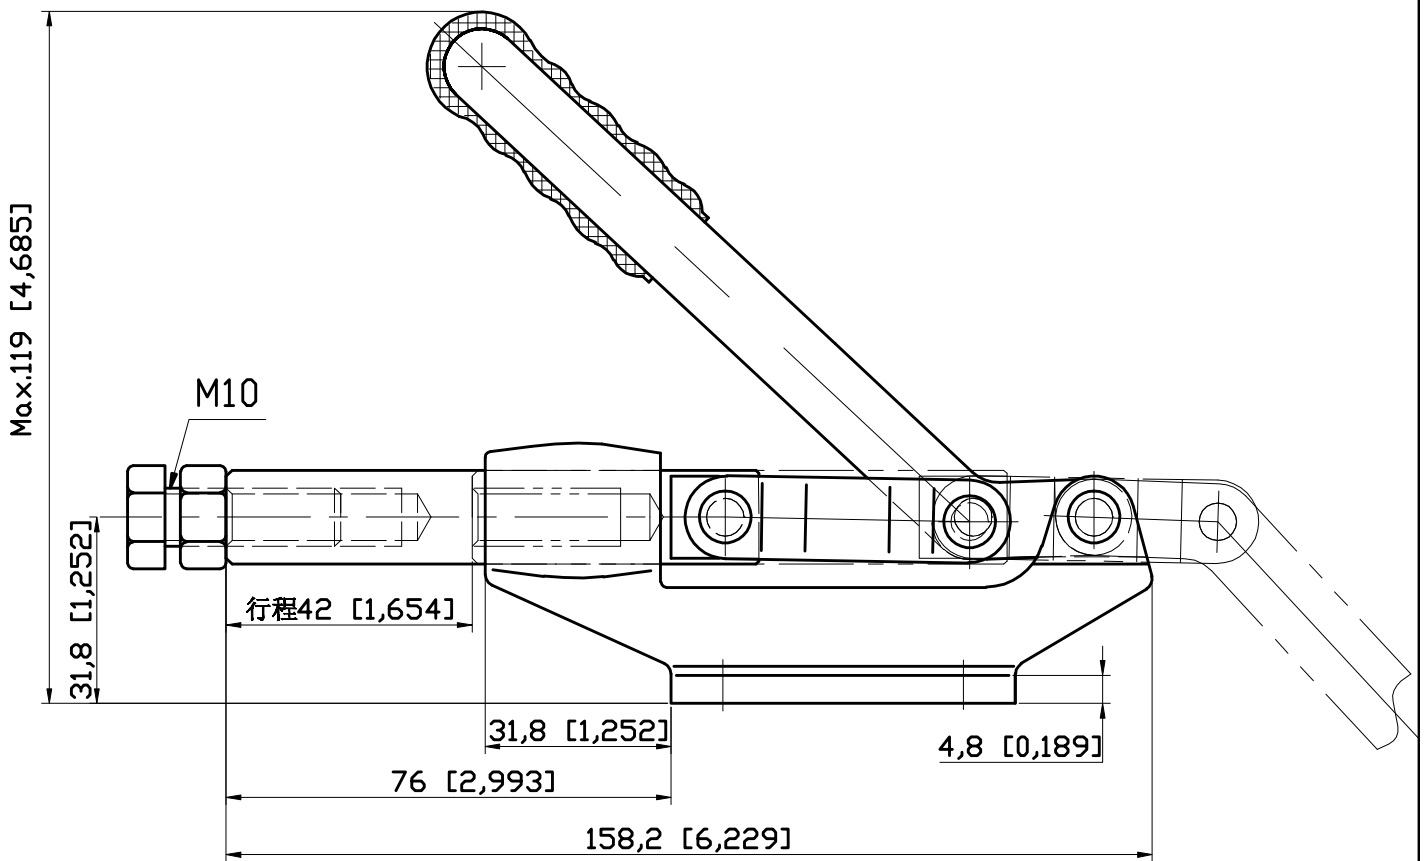

PART NUMBER: CH-304-EML

HANDLE OPENS 180°
PLUNGER STROKE 42mm
SPINDLE SUPPLIED:CH-SA-105015