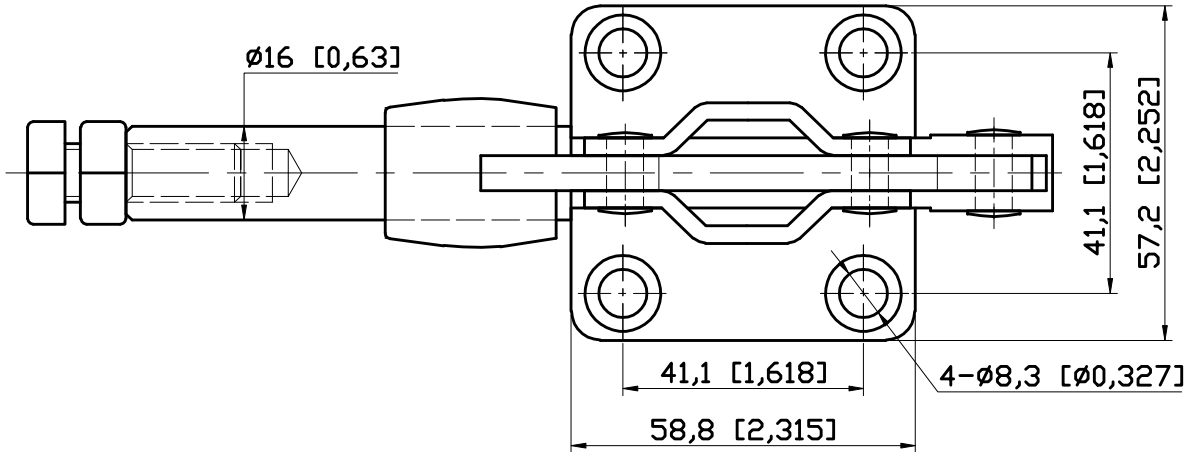

PART NUMBER: CH-304-EML

HANDLE OPENS 180°
PLUNGER STROKE 42mm
SPINDLE SUPPLIED:CH-SA-105015