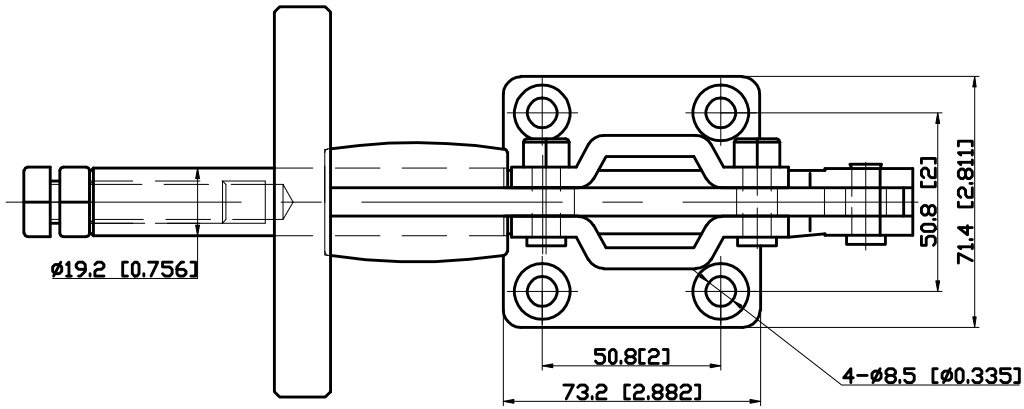

PART NUMBER: CH-304-HMY

HANDLE OPENS 180°  
PLUNGER STROKE 62mm  
SPINDLE SUPPLIED:CH-SA-125017