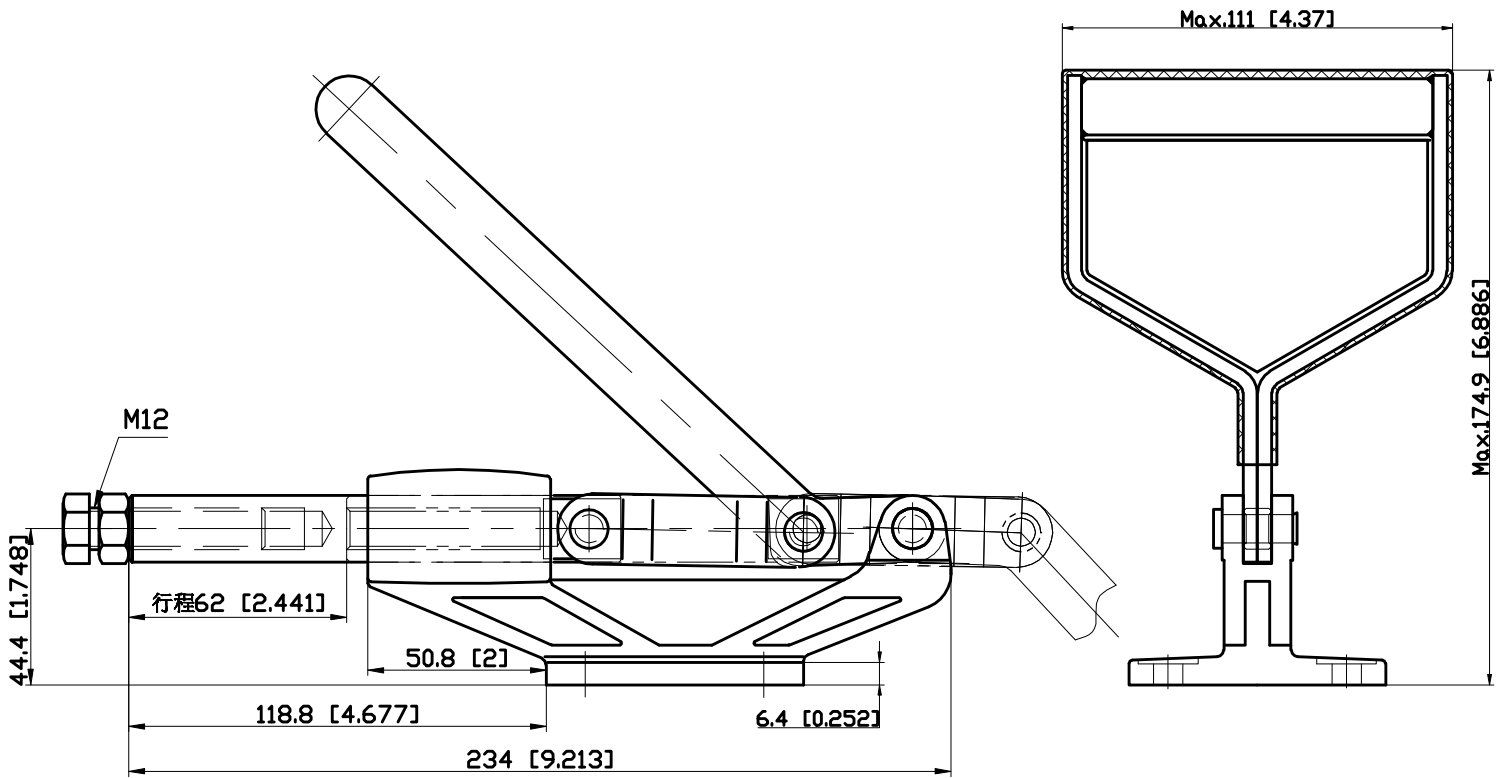

PART NUMBER: CH-304-HMY

HANDLE OPENS 180°  
PLUNGER STROKE 62mm  
SPINDLE SUPPLIED:CH-SA-125017