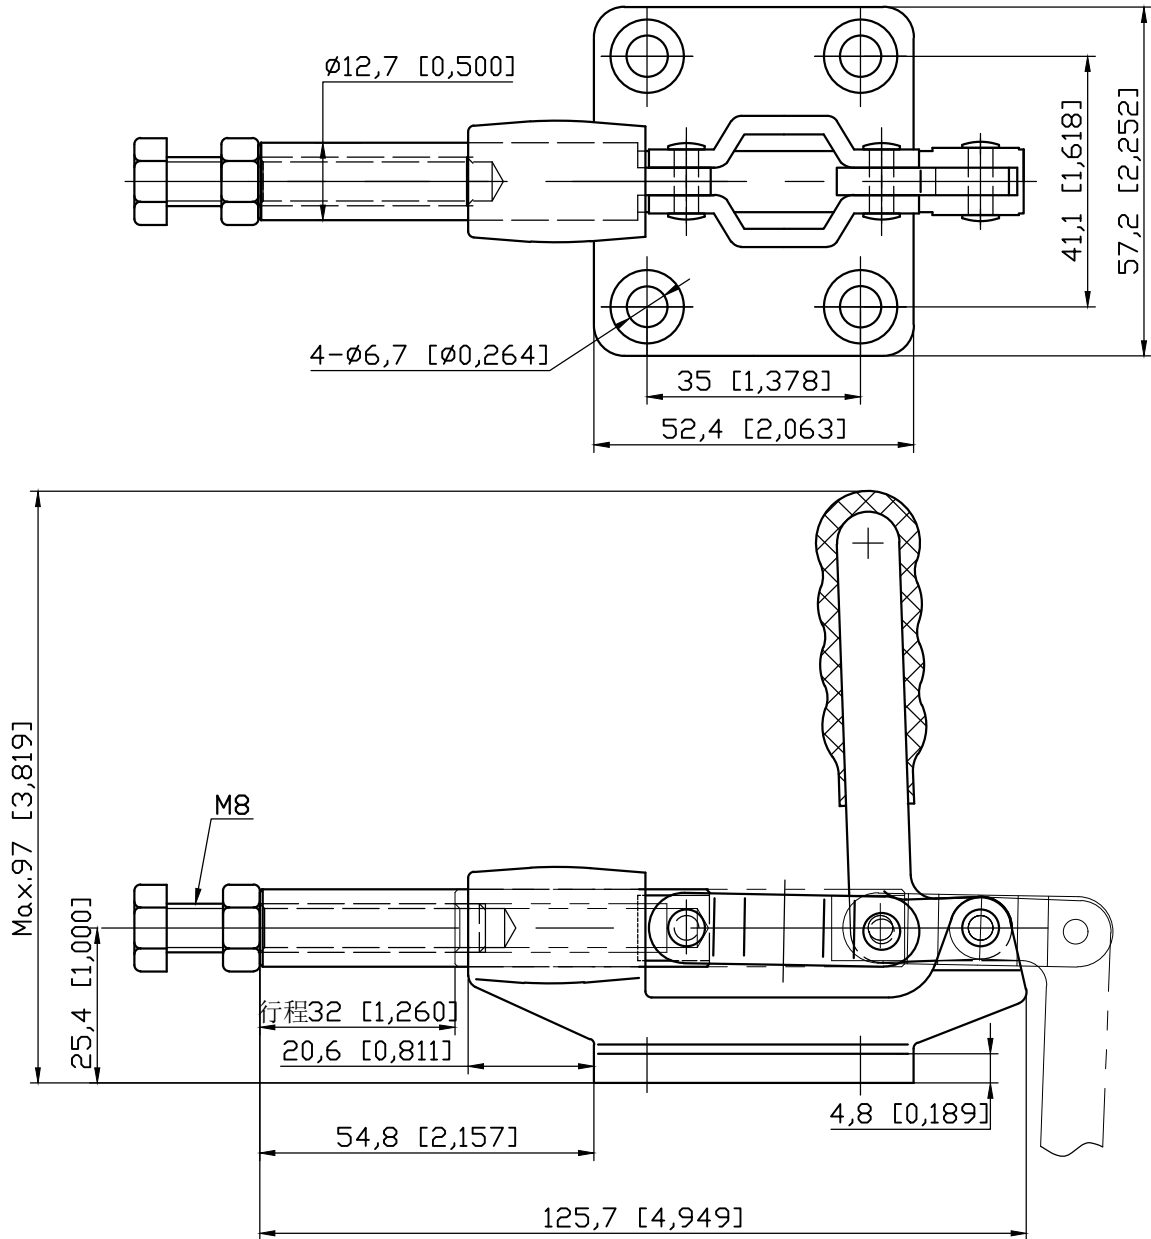

PART NUMBER: CH-305-CM

HANDLE OPENS 180°  
PLUNGER STROKE 32mm  
SPINDLE SUPPLIED: CH-SA-085012