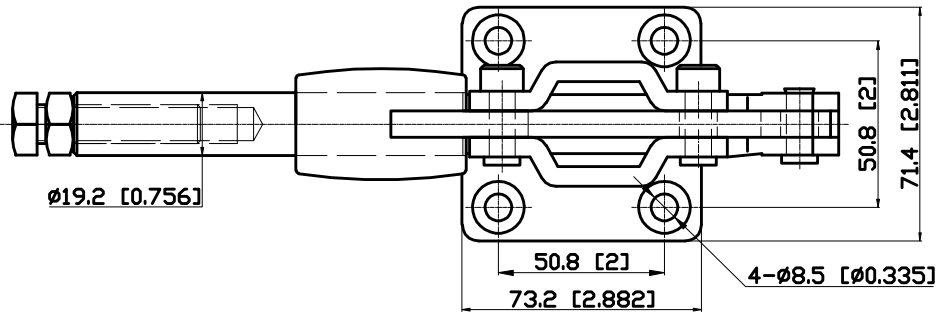

PART NUMBER: CH-305-HMY

HANDLE OPENS 180°  
PLUNGER STROKE 62mm  
SPINDLE SUPPLIED:CH-SA-125017