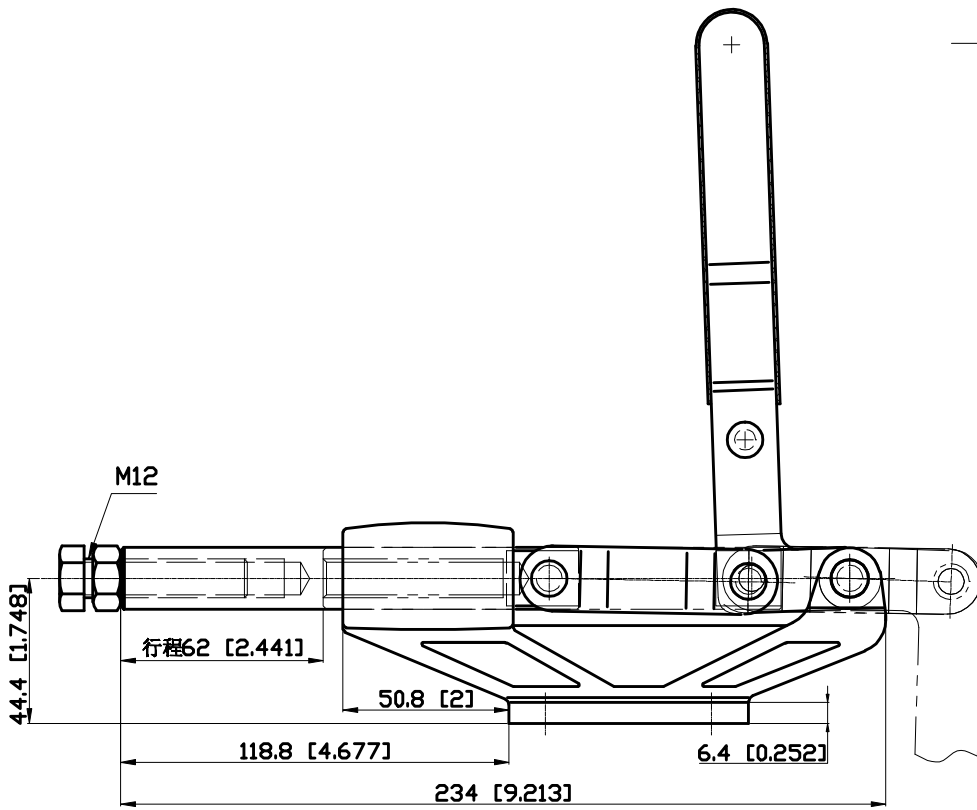

PART NUMBER: CH-305-HMY

HANDLE OPENS 180°  
PLUNGER STROKE 62mm  
SPINDLE SUPPLIED:CH-SA-125017