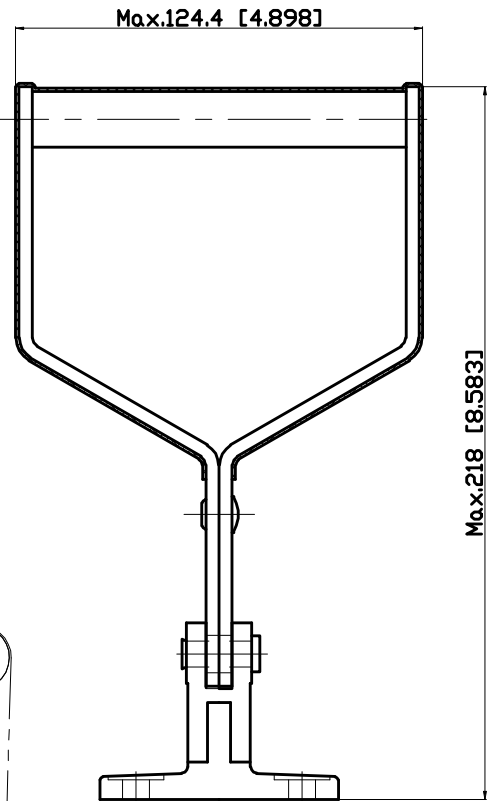

PART NUMBER: CH-305-HMY

HANDLE OPENS 180°  
PLUNGER STROKE 62mm  
SPINDLE SUPPLIED:CH-SA-125017