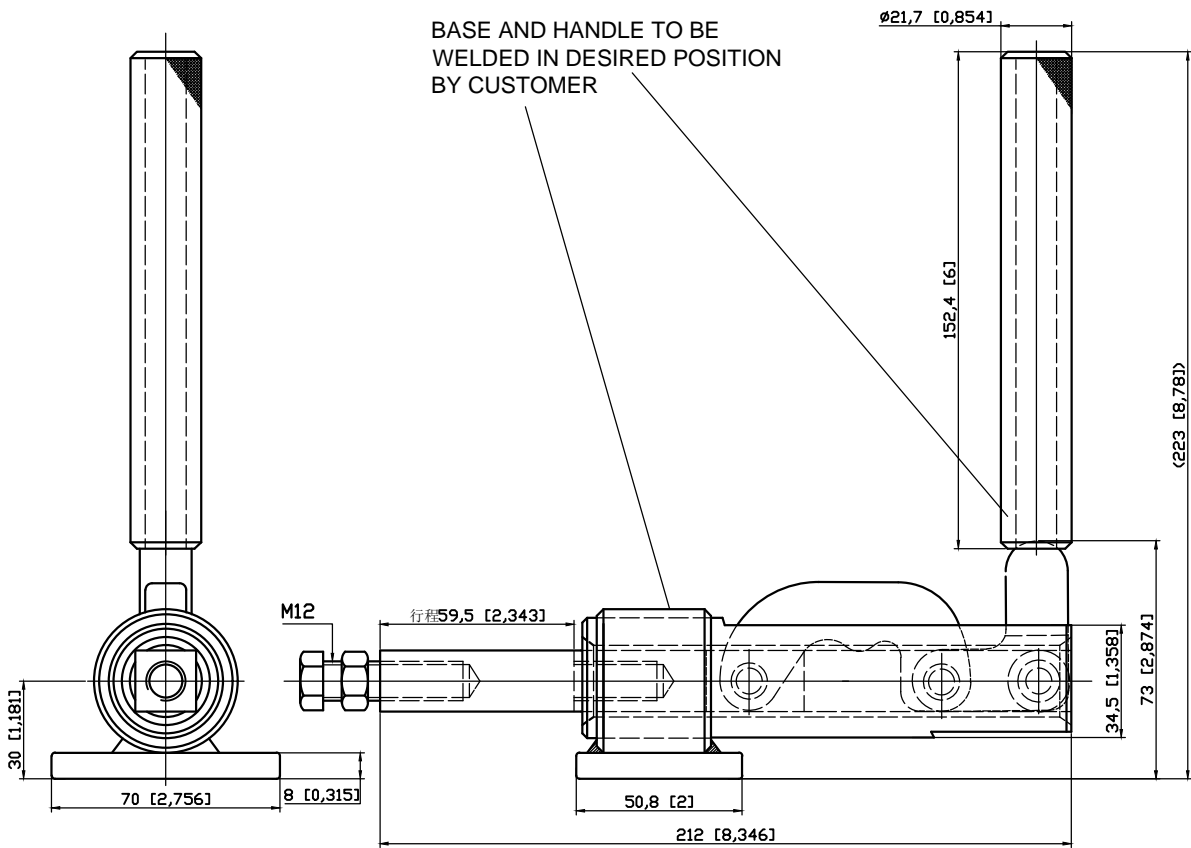

PART NUMBER: CH-30519M

PLUNGER STROKE 59.5mm

SPINDLE SUPPLIED:CH-SA-125017