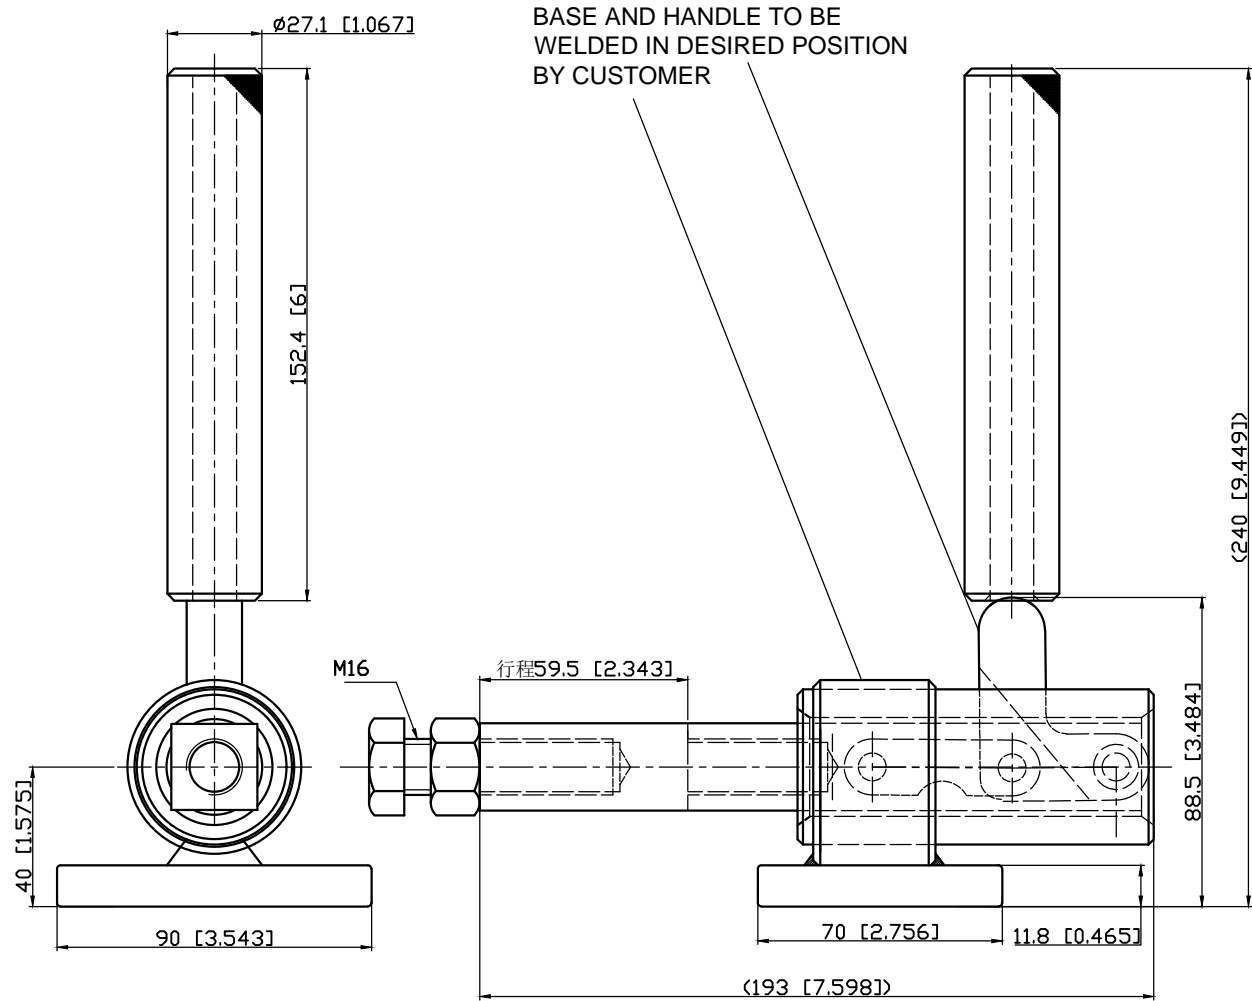

PART NUMBER: CH-30609M

PLUNGER STROKE 56.5mm

SPINDLE SUPPLIED:CH-SA-165020