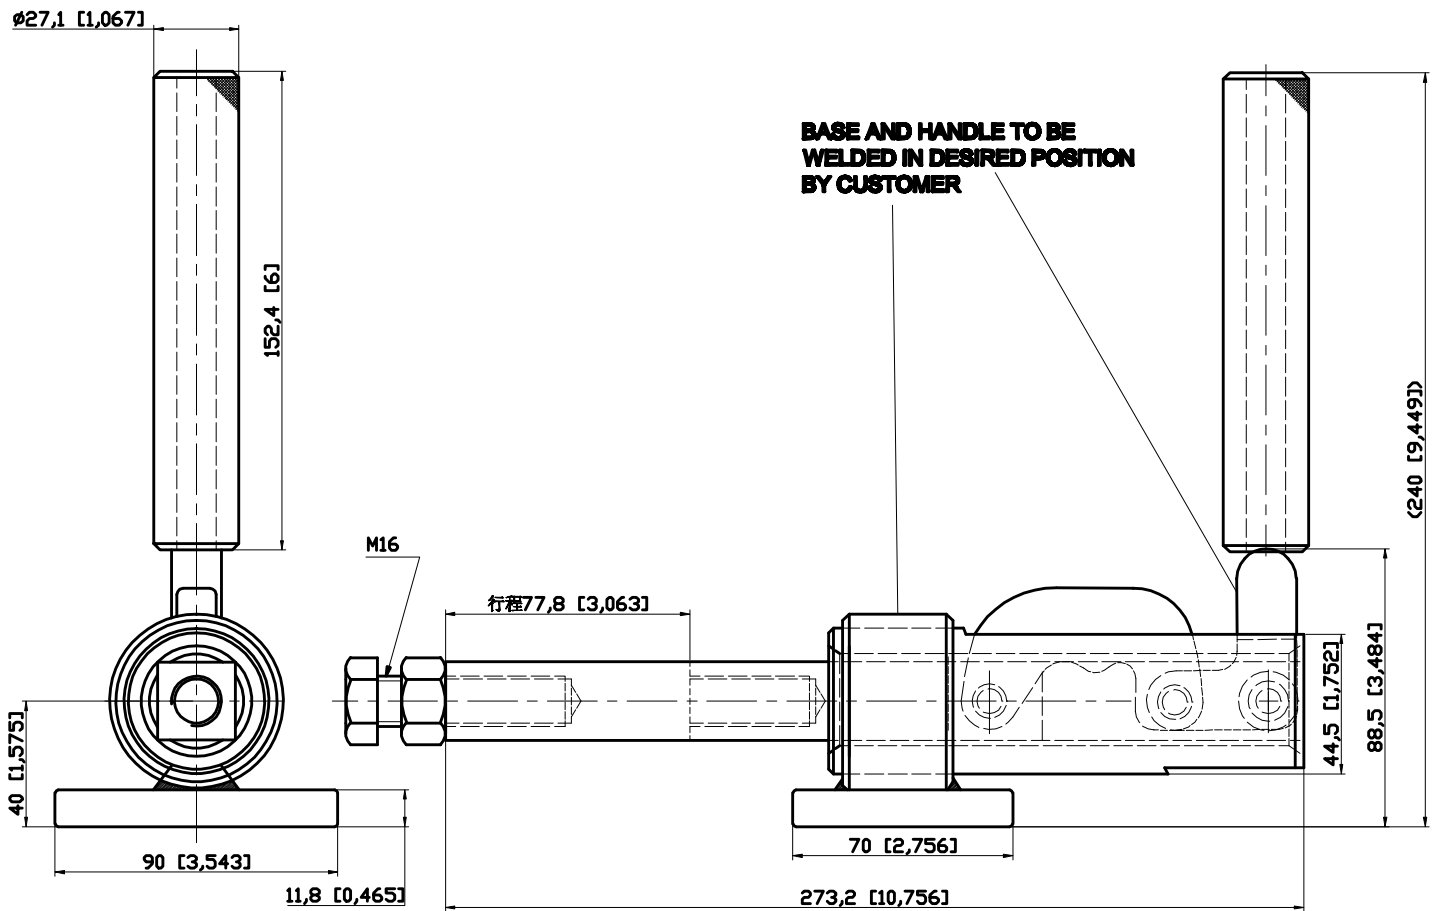

PART NUMBER: CH-30619M

PLUNGER STROKE 77.8mm

SPINDLE SUPPLIED:CH-SA-165020