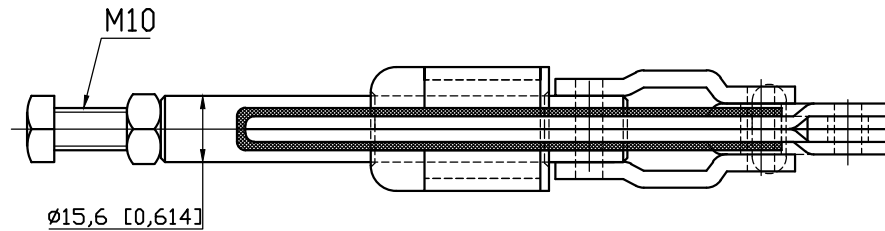

PART NUMBER: CH-36012M

HANDLE OPENS 180°

PLUNGER STROKE 40.8mm

SPINDLES SUPPLIED: CH-SA-105015