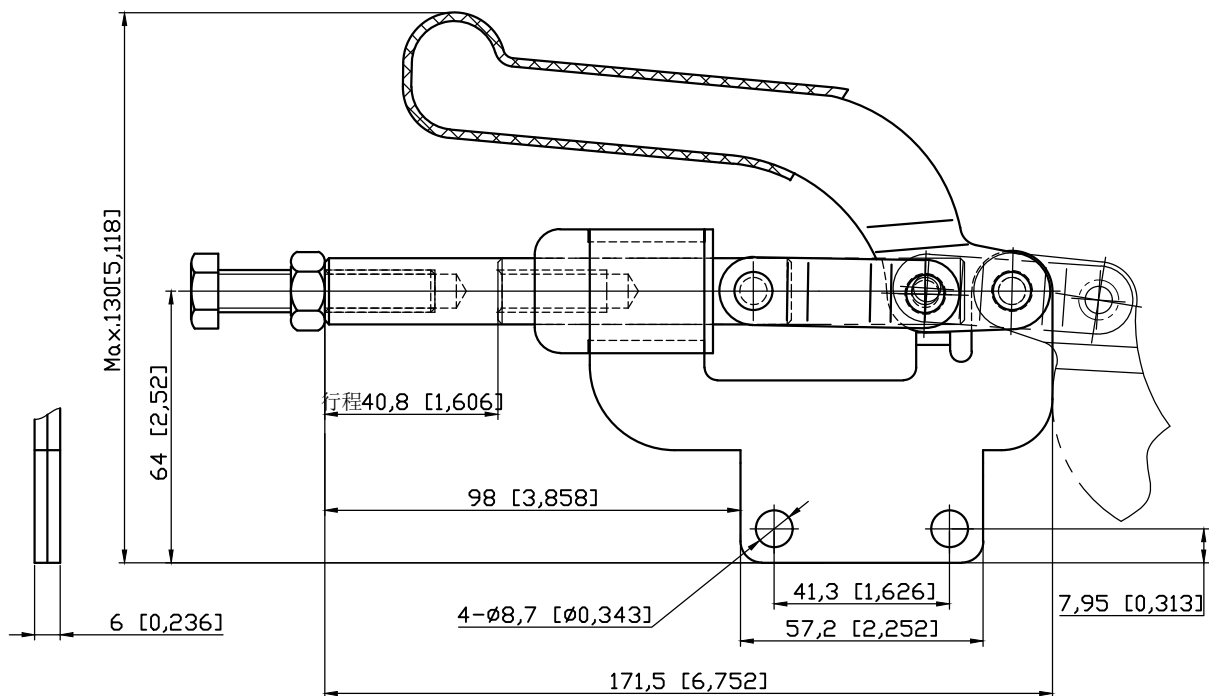

PART NUMBER: CH-36012M

HANDLE OPENS 180°

PLUNGER STROKE 40.8mm

SPINDLES SUPPLIED: CH-SA-105015