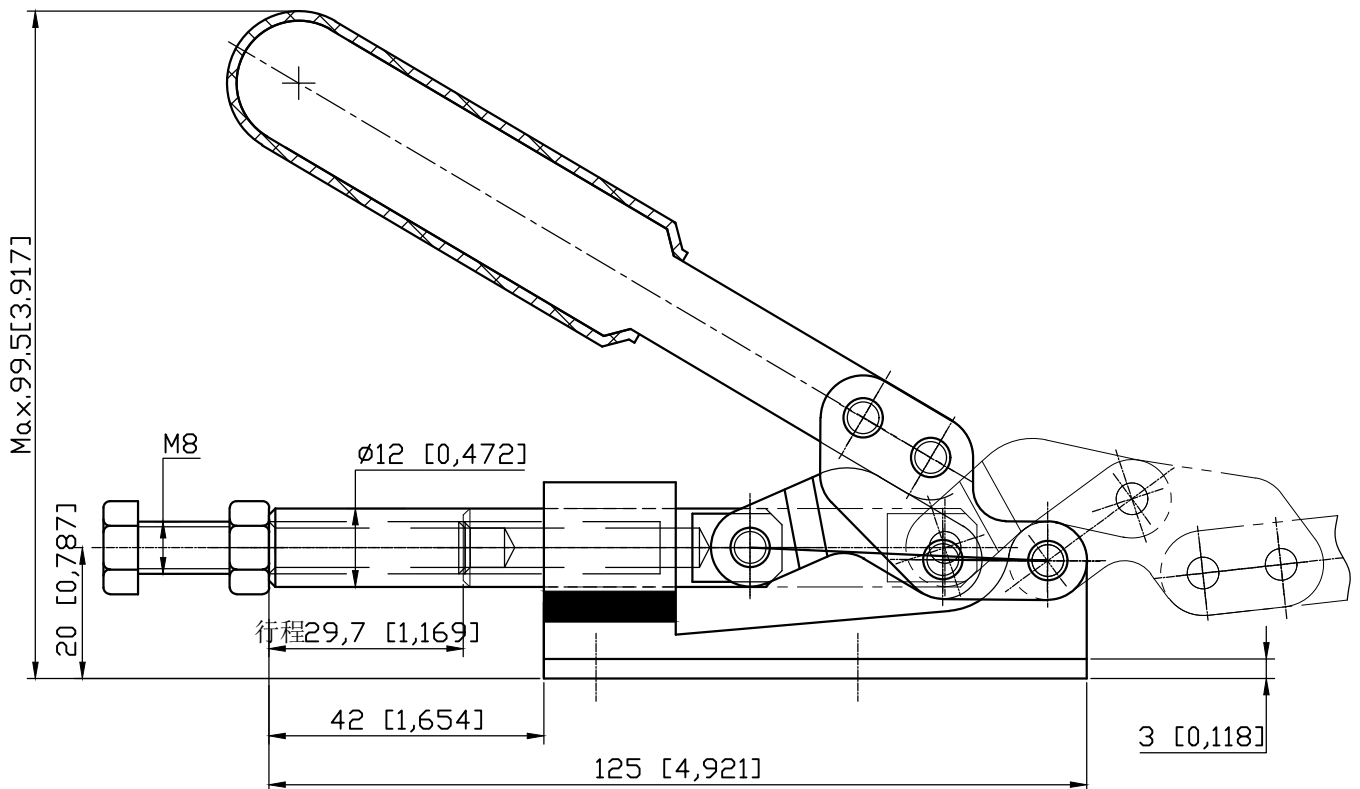

PART NUMBER: CH-36020

HANDLE OPENS 144.5°
PLUNGER STROKE 29.7mm
SPINDLE SUPPLIED: CH-SA-085012