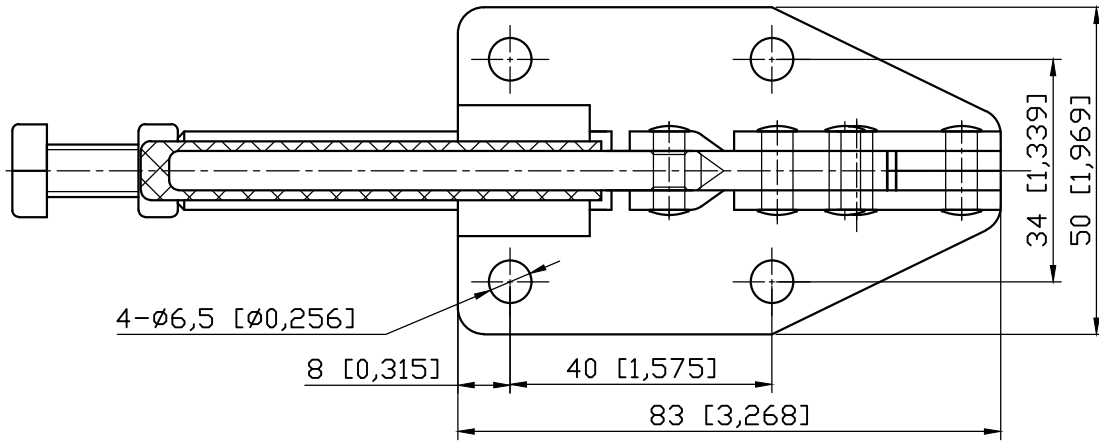

PART NUMBER: CH-36020

HANDLE OPENS 144.5°
PLUNGER STROKE 29.7mm
SPINDLE SUPPLIED: CH-SA-085012