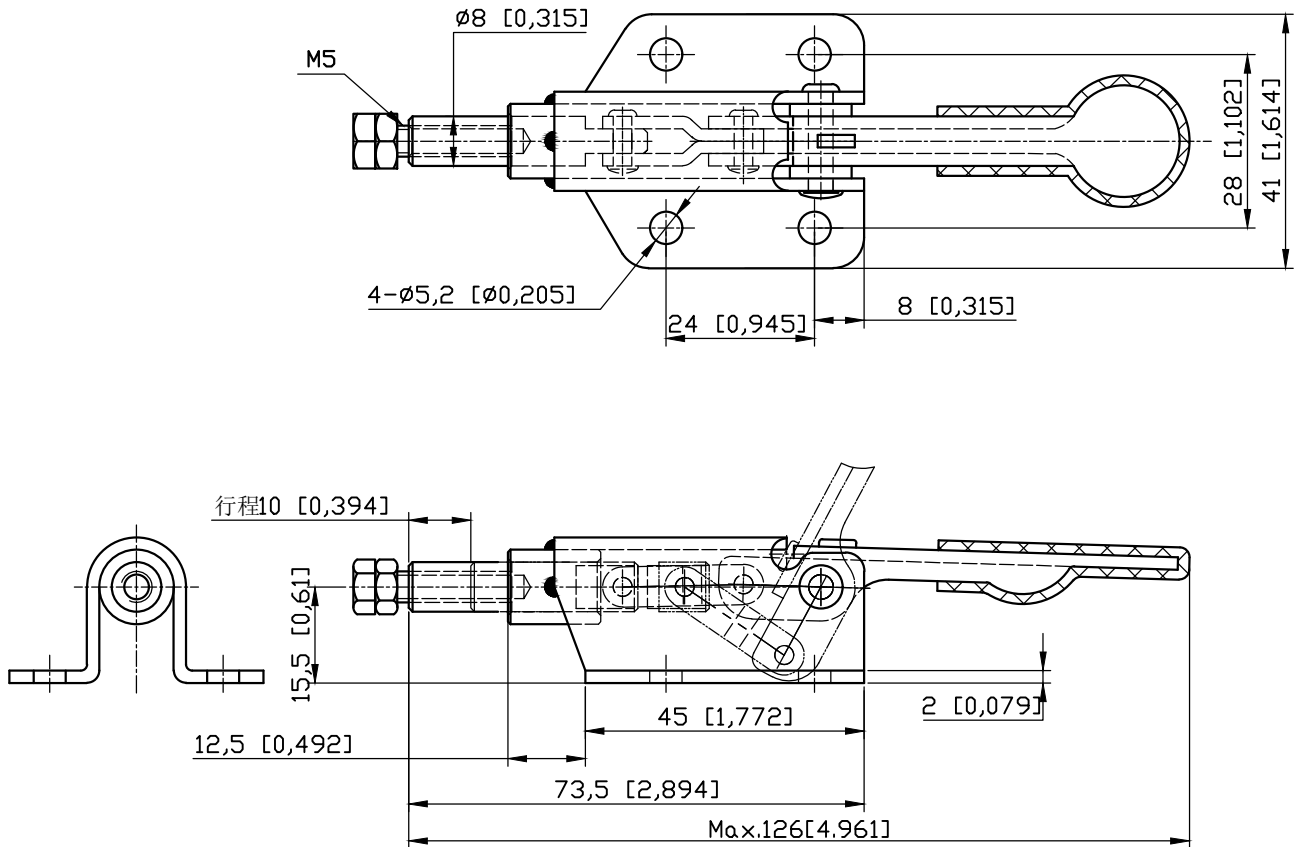

PART NUMBER: CH-36070

HANDLE OPENS 66°

PLUNGER STROKE 10mm

SPINDLE SUPPLIED:CH-SA-051508