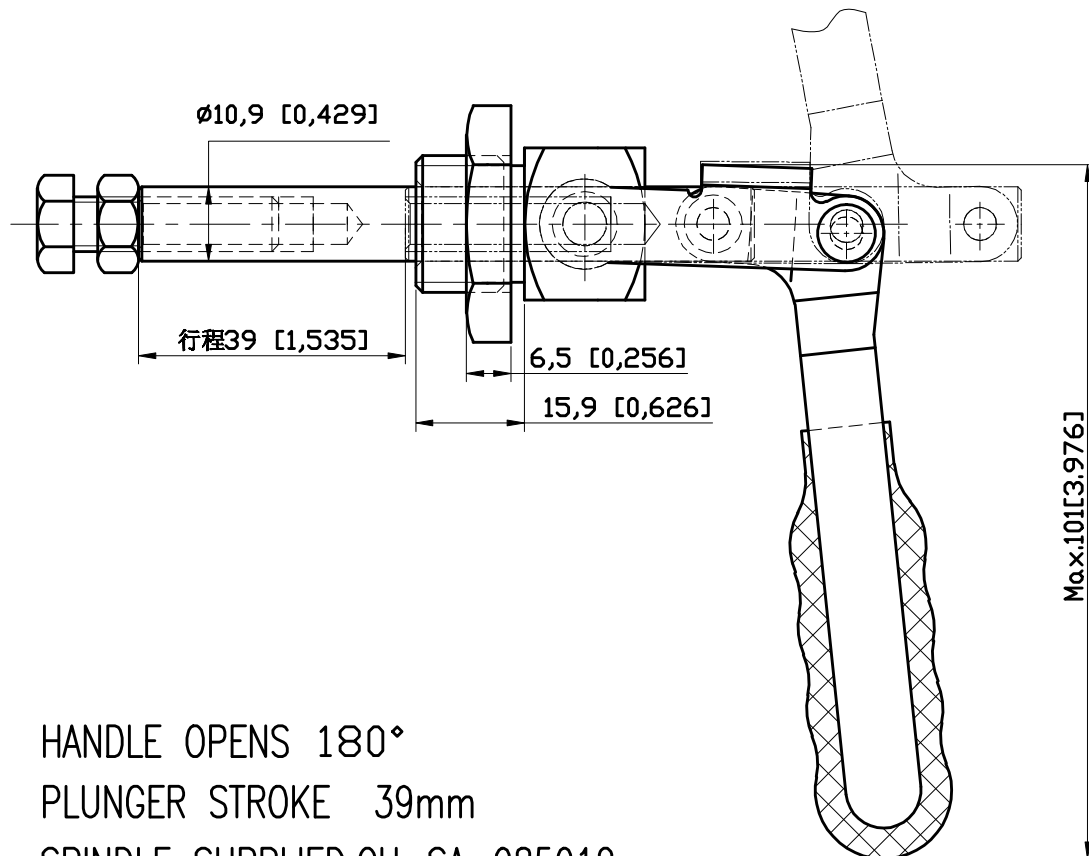

PART NUMBER: CH-36204M

HANDLE OPENS 180°
PLUNGER STROKE 39mm
SPINDLE SUPPLIED:CH-SA-085012