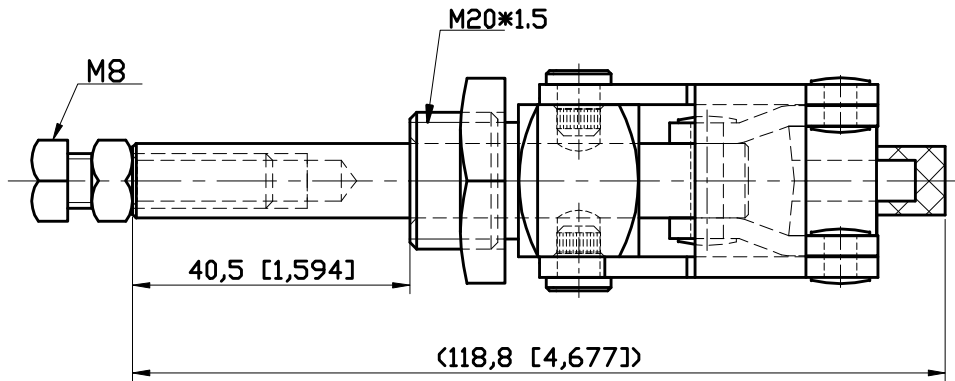

PART NUMBER: CH-36204M

HANDLE OPENS 180°
PLUNGER STROKE 39mm
SPINDLE SUPPLIED:CH-SA-085012