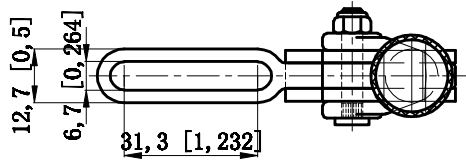

PART NUMBER: CH-70320

HANDLE OPENS 134°

BAR OPENS 210°