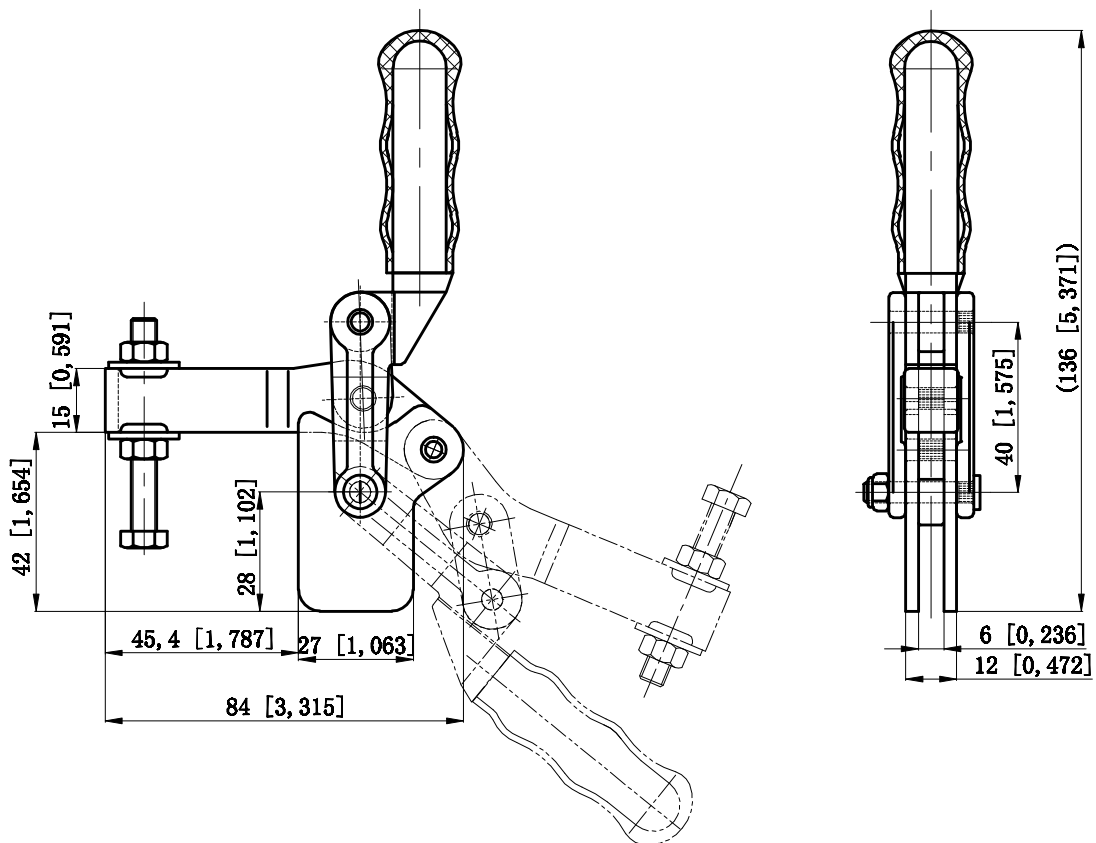

PART NUMBER: CH-70320

HANDLE OPENS 134°

BAR OPENS 210°