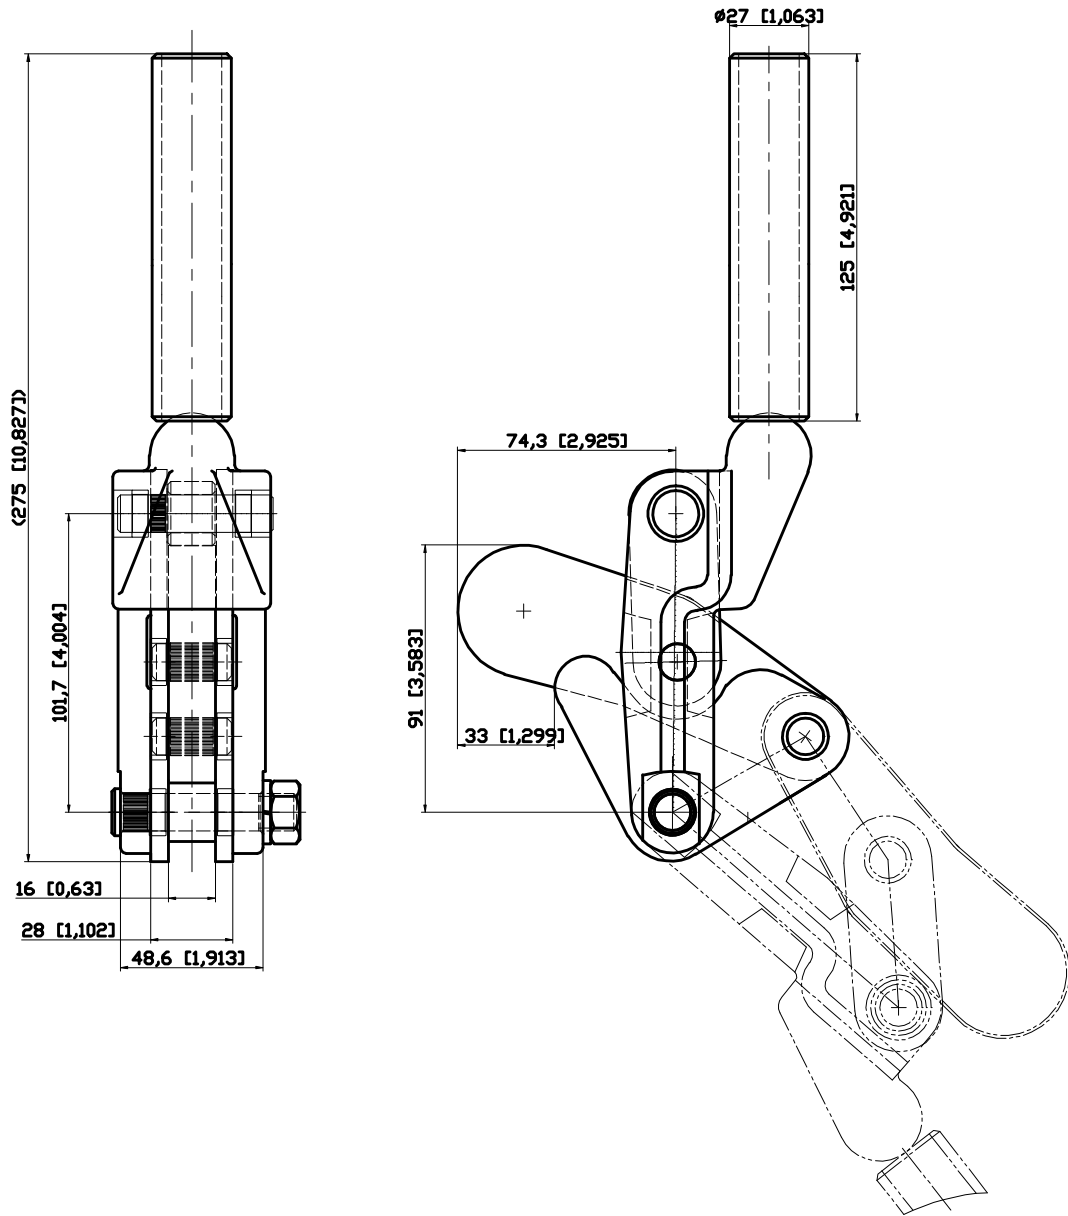

PART NUMBER: CH-70605

HANDLE OPENS 130°  
BAR OPENS 206°