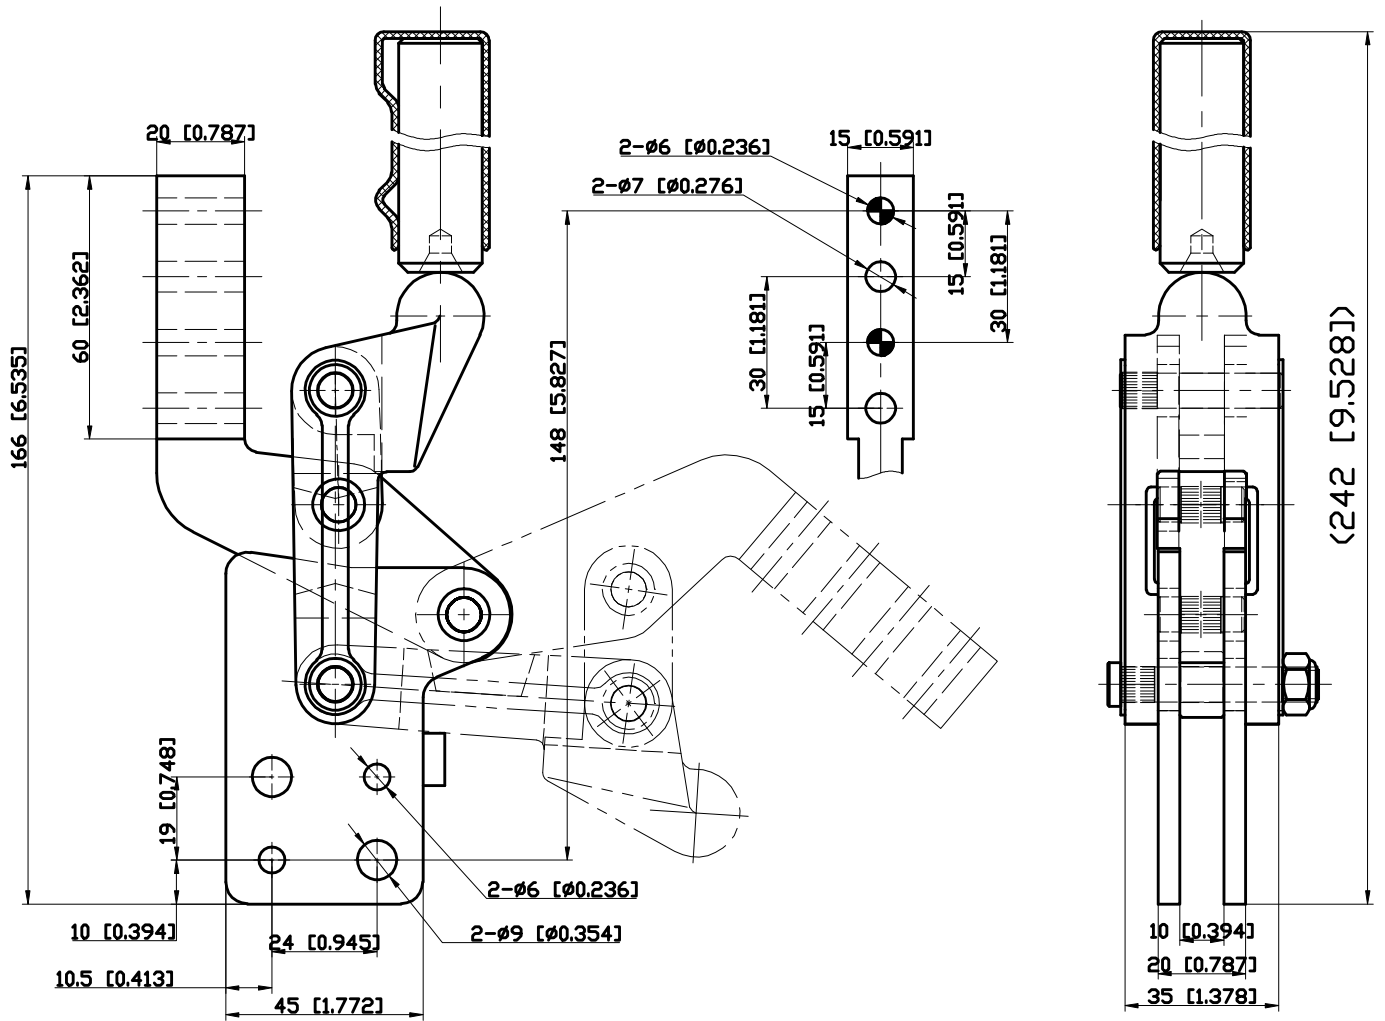

PART NUMBER: CH-70730B

HANDLE OPENS 92°

BAR OPENS 130°