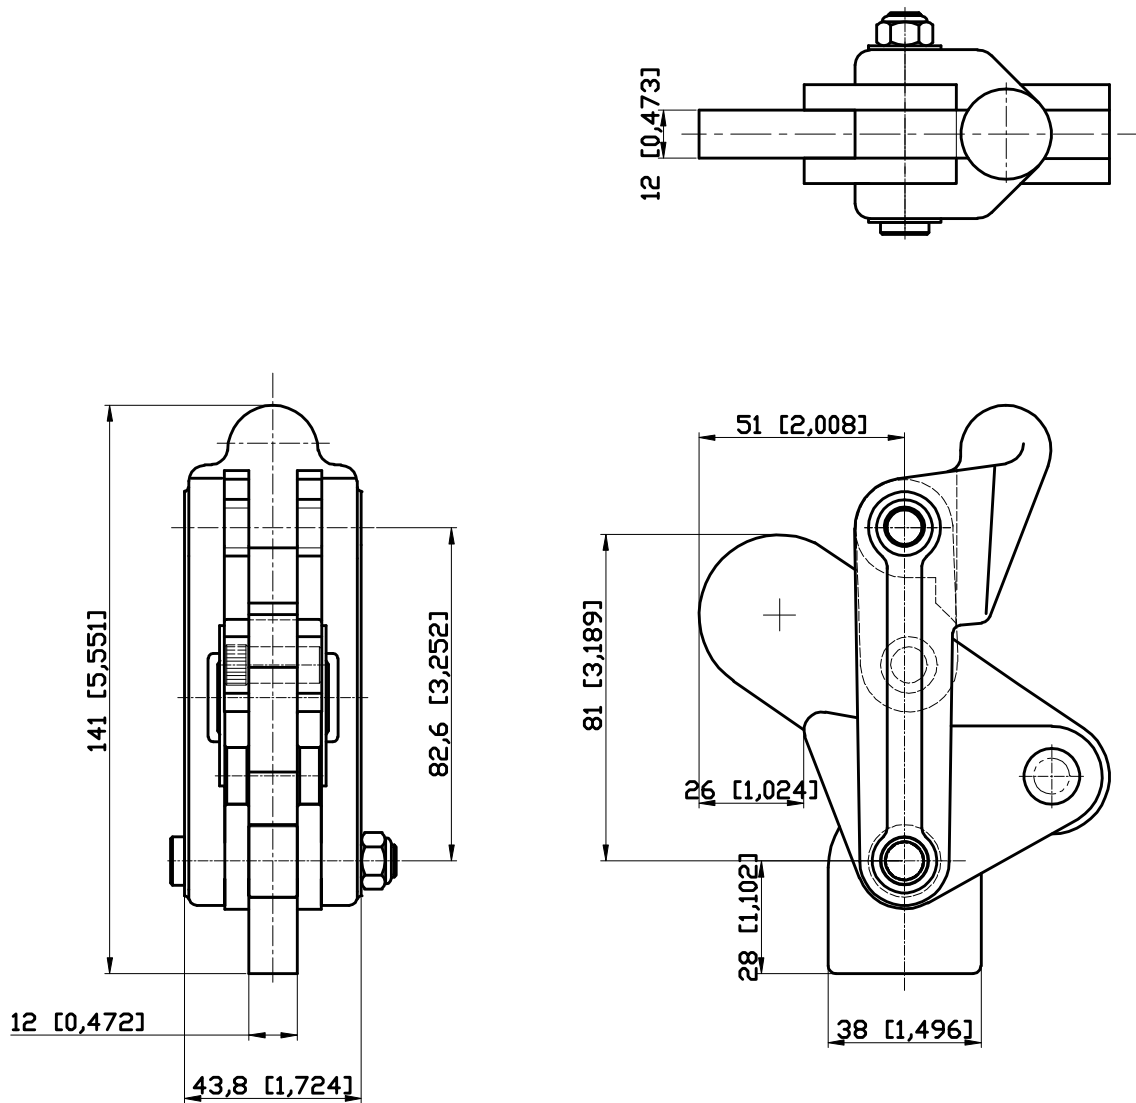

PART NUMBER: CH-71210

HANDLE OPENS 130°  
BAR OPENS 195°