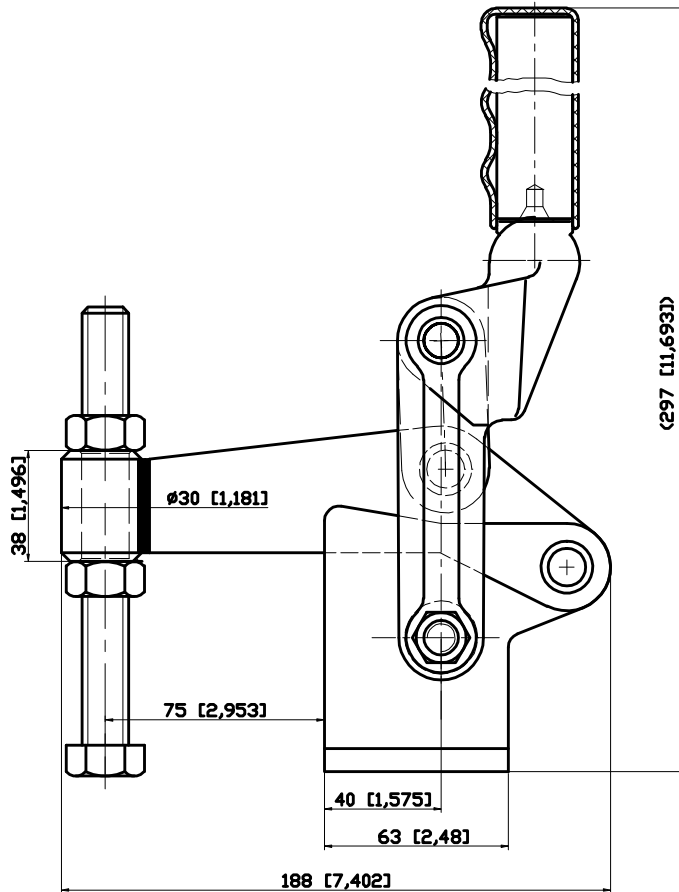

PART NUMBER: CH-72425

HANDLE OPENS 130°
BAR OPENS 195°
SPINDLE SUPPLIED:CH-SA-161507