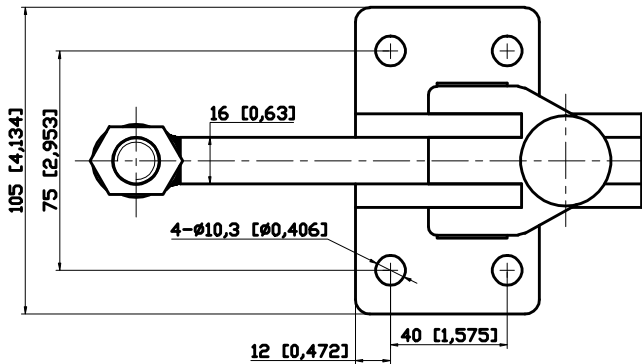

PART NUMBER: CH-72425

HANDLE OPENS 130°
BAR OPENS 195°
SPINDLE SUPPLIED:CH-SA-161507