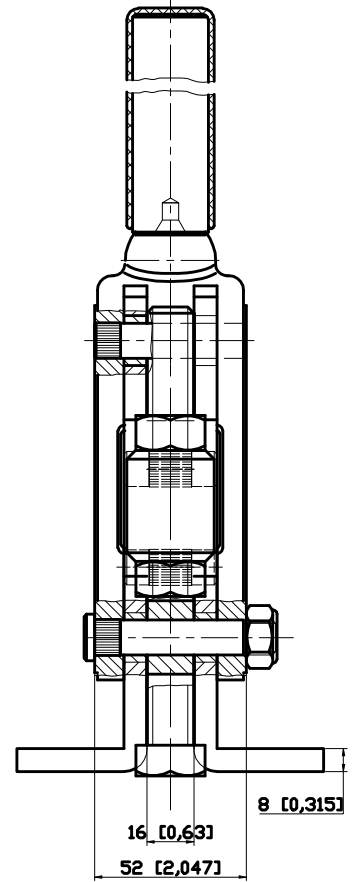

PART NUMBER: CH-72425

HANDLE OPENS 130°
BAR OPENS 195°
SPINDLE SUPPLIED:CH-SA-161507