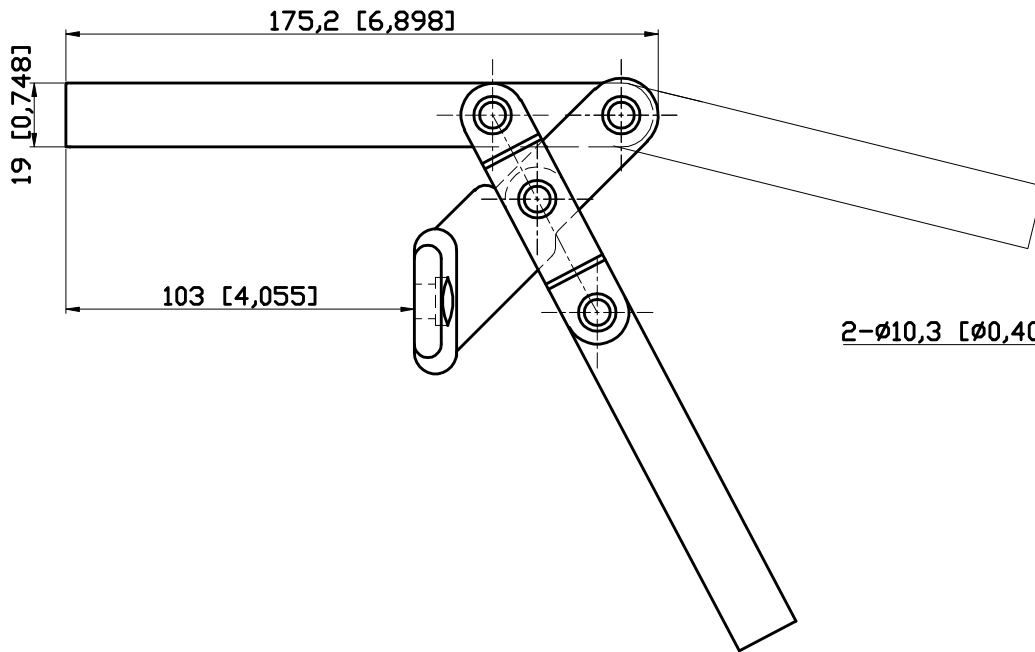

PART NUMBER: CH-75027-SM

BAR OPENS 195°