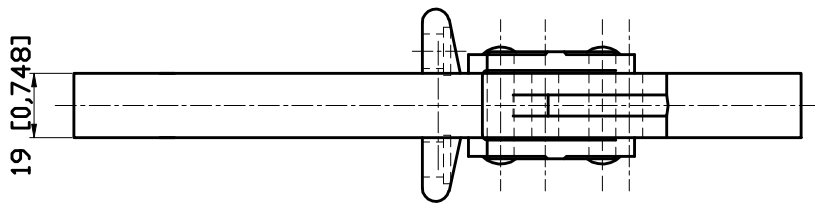

PART NUMBER: CH-75027-SM

BAR OPENS 195°