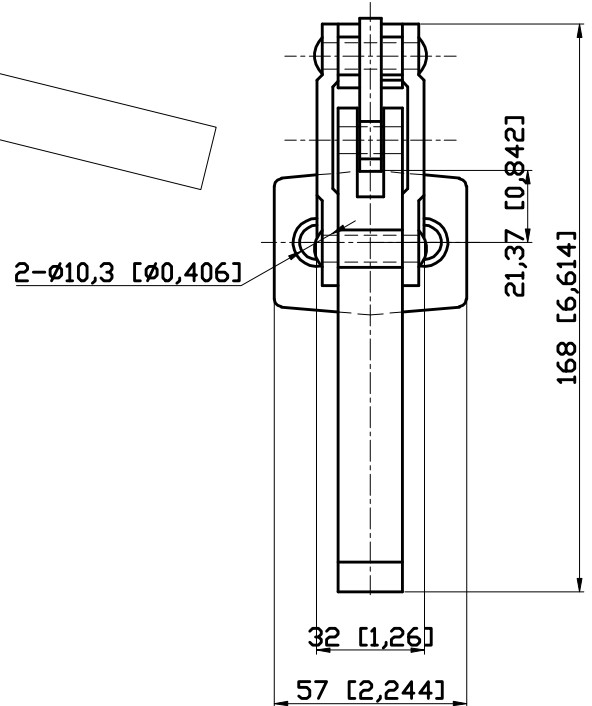

PART NUMBER: CH-75027-SM

BAR OPENS 195°