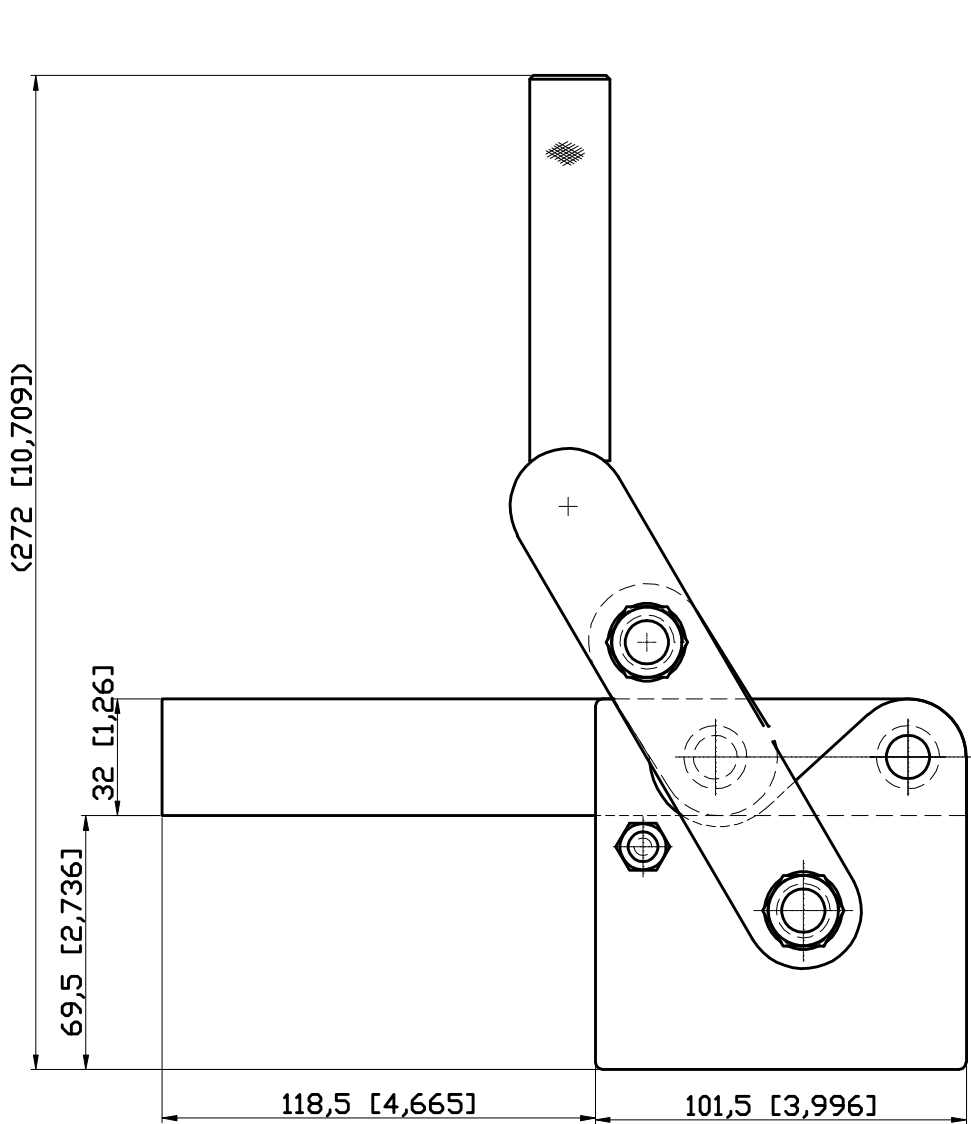

PART NUMBER: CH-75078

BAR OPENS: 185°

HAND OPENS: 120°