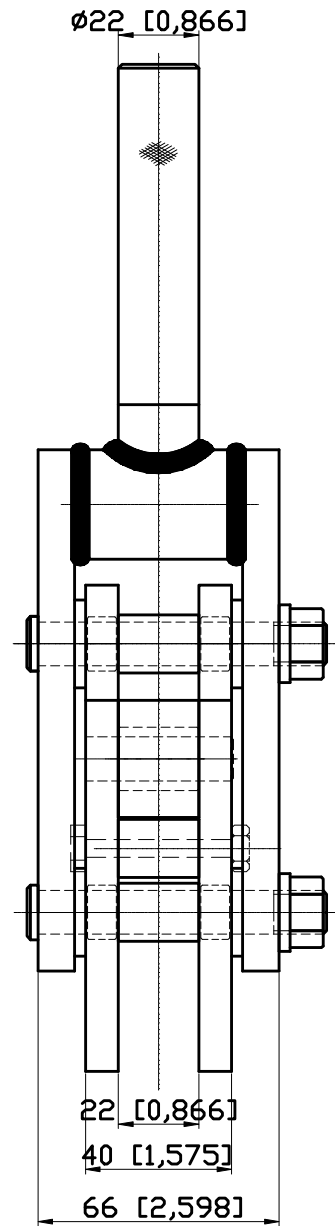

PART NUMBER: CH-75078

BAR OPENS: 185°

HAND OPENS: 120°