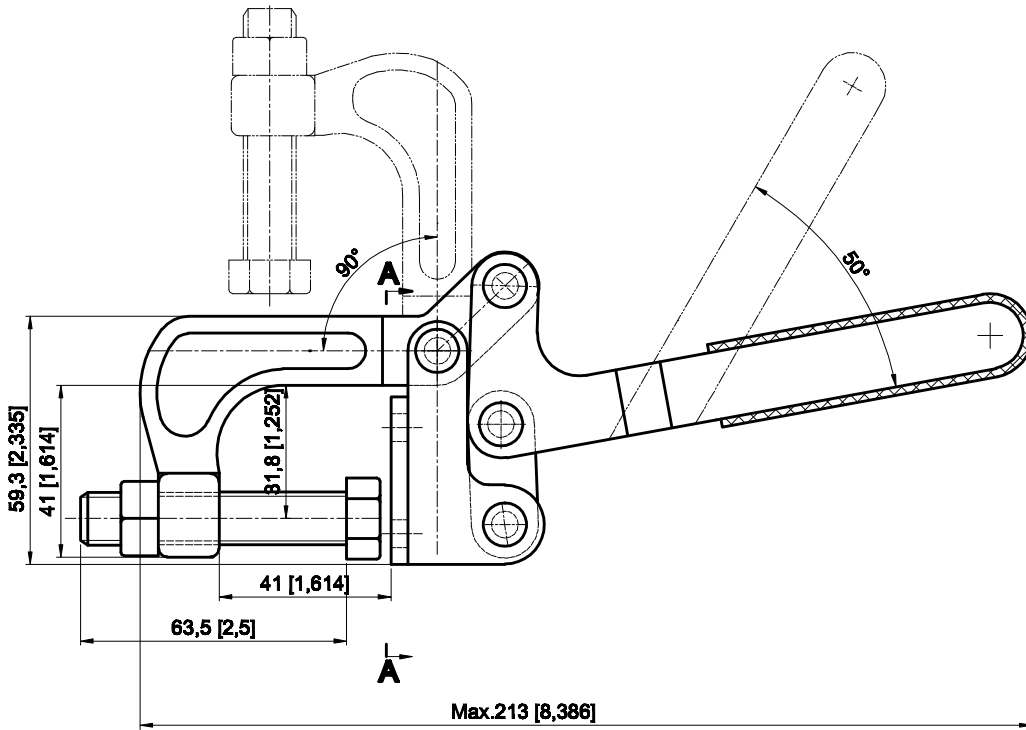

PART NUMBER: CH-80379

JAW OPENS:90°
SPINDLE SUPPLIED:CH-SA-12212