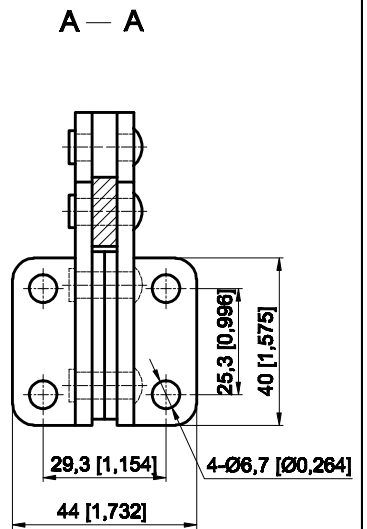

PART NUMBER: CH-80379

JAW OPENS:90°
SPINDLE SUPPLIED:CH-SA-12212