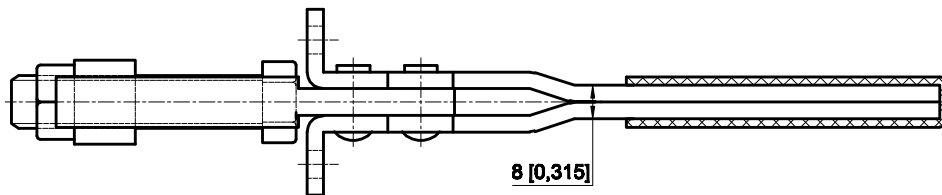

PART NUMBER: CH-80379

JAW OPENS:90°
SPINDLE SUPPLIED:CH-SA-12212